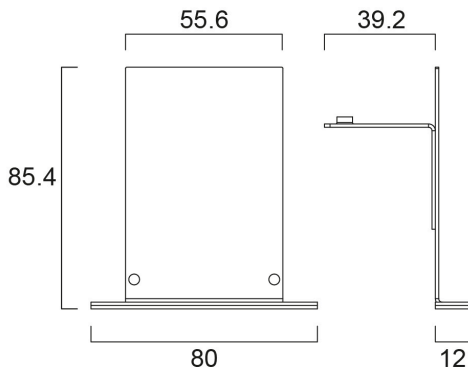

# CONTINUUM PLUS TRIM END CAP B

Item No: 2064595

Concord

CONTINUUM PLUS TRIM END CAP B Trim end cap for Continuum Plus continuous recessed versions, black (RAL9005) finishing, 1pce per pack.

### Dimensions (mm)

## Packaging

Product EAN number	5025768645954
Packaging single length / height (cm)	250.0
Packaging single width (cm)	250.0
Packaging single depth (cm)	100.0
DUN14 (inner)	05025768645954
Units per outer package	1
Packaging outer length / height (cm)	250.0
Packaging outer width (cm)	250.0
Packaging outer depth (cm)	100.0