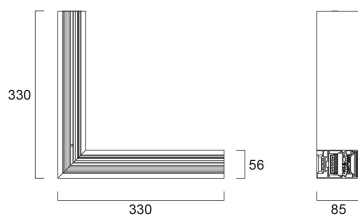

CONTINUUM PLUS L-COR 940 UGR D DALI W

Item No: 2064612

Concord

CONTINUUM PLUS L-COR 940 UGR D DALI W is a L-shape corner for continuous linear system with trimless body for surface, suspended or recessed mounting, supplied with driver and light source, direct light distribution, compact and minimalist design, ideal for offices, meeting rooms, corridors, education facilities, museums and libraries, white (RAL9016) finishing, extruded aluminium body, 330x330x56x85mm dimensions, prismatic diffuser combined with lenses, 4000K (neutral white) colour temperature, total system power: 11.5W, total fixture output: 1575lm, luminaire efficacy: 137lm/W, colour rendering: Ra >90, LED Chromacity: 3 step MacAdam ellipse, lifespan: 89,000 hours L80B50, operating voltage: 220-240V / 50-60Hz, drive current: 250mA, electronic driver, DALI dimmable, Class I electrical protection, IP20, IK03, suitable for internal environment only. The product is delivered without diffuser, end cap, suspension or power supply kit, the accessories eg rolled diffuser (2064607) to be ordered separately.

Technical Assets

Dimensions (mm)

Photometrics

Distance [m]	Cone diameter [m]	Beam diameter [m]	Beam diameter [ft]	Illuminance [lx]
0.5	0.71 0.73	0.71 0.73	2.33 2.39	4096 1542 1287
1.0	1.42 1.46	1.42 1.46	4.66 4.78	1024 388 321
1.5	2.12 2.19	2.12 2.19	6.99 7.14	544 149 144
2.0	2.83 2.92	2.83 2.92	9.32 9.54	396 84 81
2.5	3.54 3.65	3.54 3.65	11.65 11.94	196 54 52
3.0	4.25 4.38	4.25 4.38	13.98 14.37	128 37 36

Packaging

Product EAN number	5025768646128
Packaging single length / height (cm)	36.5
Packaging single width (cm)	38.2
Packaging single depth (cm)	11.0
DUN14 (inner)	05025768646128
Units per outer package	1
Packaging outer length / height (cm)	36.5
Packaging outer width (cm)	38.2
Packaging outer depth (cm)	11.0