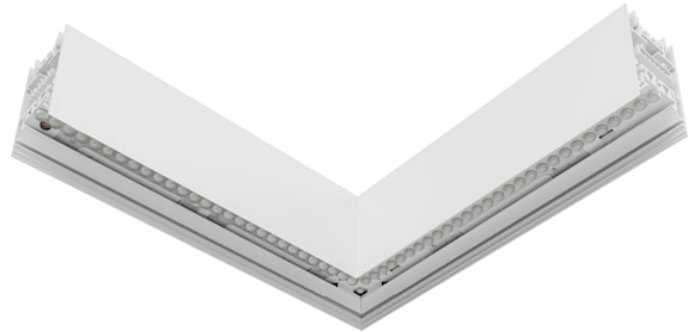

CONTINUUM PLUS L-COR 940 UGR D DALI W

Item No: 2064612

Concord

CONTINUUM PLUS L-COR 940 UGR D DALI W is a L-shape corner for continuous linear system with trimless body for surface, suspended or recessed mounting, supplied with driver and light source, direct light distribution, compact and minimalist design, ideal for offices, meeting rooms, corridors, education facilities, museums and libraries, white (RAL9016) finishing, extruded aluminium body, 330x330x56x85mm dimensions, prismatic diffuser combined with lenses, 4000K (neutral white) colour temperature, total system power: 11.5W, total fixture output: 1575lm, luminaire efficacy: 137lm/W, colour rendering: Ra >90, LED Chromacity: 3 step MacAdam ellipse, lifespan: 89,000 hours L80B50, operating voltage: 220-240V / 50-60Hz, drive current: 250mA, electronic driver, DALI dimmable, Class I electrical protection, IP20, IK03, suitable for internal environment only. The product is delivered without diffuser, end cap, suspension or power supply kit, the accessories eg rolled diffuser (2064607) to be ordered separately.

CONTINUUM PLUS L-COR 940 UGR D DALI W

Item No: 2064612

Concord

General data

Product name	CONTINUUM PLUS L-COR 940 UGR D DALI W
Technology	LED
Cap/Base	N/A
Housing	Aluminium
Mount	Suspended, Ceiling surface mounting, Ceiling recessed mounting
Built in presence detector	NONE
Fixture rating	Enclosed
General application	Office, Education, Retail
Operating temperature range (°C)	1°C...+25°C
Virtual assistant compatibility	N/A
ETIM Class	EC002892
Warranty	5 years