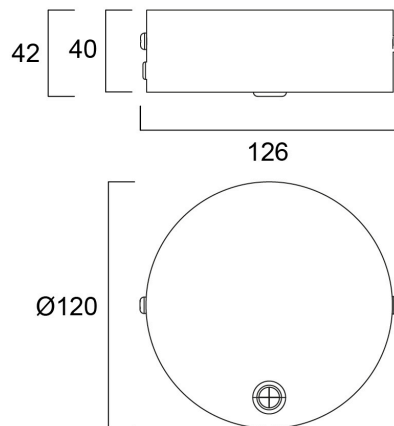

CONTINUUM PLUS CEILING ROSE W

Item No: 2064663

Concord

Ceiling rose incl 3m 6-core power cable for Continuum Plus luminaires. RAL9003 (white) finishing.

Technical Assets

Dimensions (mm)

Photometrics

CONTINUUM PLUS CEILING ROSE W

Item No: 2064663

Concord

General data

Product name	CONTINUUM PLUS CEILING ROSE W
Technology	Non - Electrical Device
Type of accessory	Ceiling cup
Housing	Steel
Mount	Suspended
Built in presence detector	NONE
General application	Office, Education
Operating temperature range (°C)	5°C...+50°C
ETIM Class	EC002557
Warranty	5 years

Optical data

Colour Variation Initial (SDCM)	N/A
Photobiological Risk Group	Not applicable

Electrical data

Emergency type	
Electrical protection	Class III

Physical data

Housing colour	RAL 9003 - Signal white
IP rating	OTHER
IK rating	IK03
Diffuser finish	Other
Nominal Product Diameter (mm)	120
Weight (kg)	0.4

Packaging

Product EAN number	5025768646630
Packaging single length / height (cm)	13.9
Packaging single width (cm)	12.3
Packaging single depth (cm)	11.8
DUN14 (inner)	15025768646637
Units per outer package	20
Packaging outer length / height (cm)	64.3
Packaging outer width (cm)	29.7
Packaging outer depth (cm)	19.4