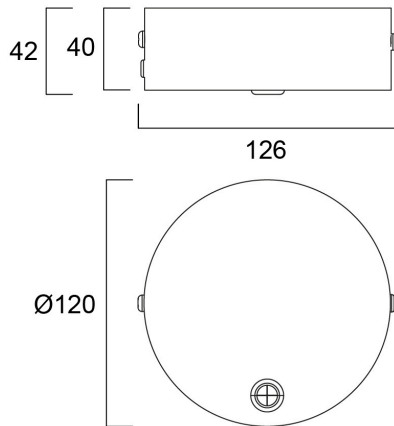

CONTINUUM PLUS CEILING ROSE B

Item No: 2064664

Concord

Ceiling rose incl 3m 6-core power cable for Continuum Plus luminaires. RAL9011 (black) finishing.

Technical Assets

Dimensions (mm)

Photometrics

CONTINUUM PLUS CEILING ROSE B

Item No: 2064664

Concord

General data

Product name	CONTINUUM PLUS CEILING ROSE B
Technology	Non - Electrical Device
Type of accessory	Ceiling cup
Housing	Steel
Mount	Suspended
Built in presence detector	NONE
General application	Office, Education
Operating temperature range (°C)	5°C...+50°C
ETIM Class	EC002557
Warranty	5 years

Optical data

Colour Variation Initial (SDCM)	N/A
Photobiological Risk Group	Not applicable

Electrical data

Emergency type	
Electrical protection	Class III

Physical data

Housing colour	RAL 9011 - Graphite black
IP rating	OTHER
IK rating	IK03
Diffuser finish	Other
Nominal Product Diameter (mm)	120
Weight (kg)	0.4

Packaging

Product EAN number	5025768646647
Packaging single length / height (cm)	13.9
Packaging single width (cm)	12.3
Packaging single depth (cm)	11.8
DUN14 (inner)	15025768646644
Units per outer package	20
Packaging outer length / height (cm)	64.3
Packaging outer width (cm)	29.7
Packaging outer depth (cm)	19.4