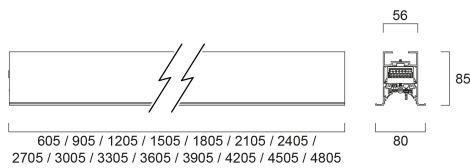

CONTINUUM PLUS TR 0.9 940 CO OPAL D DALI W

Item No: 2064676

Concord

CONTINUUM PLUS TR 0.9 940 CO OPAL D DALI W is a linear luminaire with trim body for plasterboard ceilings, suitable for recessed installation either horizontally or vertically, recessed mounting accessory, direct light distribution, compact and minimalist design, ideal for offices, meeting rooms, corridors, education facilities, museums and libraries, white (RAL9016) finishing, extruded aluminium body, 905x80x85mm dimensions, opal diffuser, 4000K (neutral white) colour temperature, total system power: 16W, total fixture output: 2200lm, luminaire efficacy: 138lm/W, colour rendering: Ra >90, LED Chromacity: 3 step MacAdam ellipse, lifespan: 89,000 hours L80B50, operating voltage: 220-240V / 50-60Hz, drive current: 375mA, electronic driver, DALI dimmable, Class I electrical protection, IP20, IK03, suitable for internal environment only. The product is delivered without diffuser, end cap, suspension or power supply kit, the accessories eg rolled diffuser (2064605) to be ordered separately.

Technical Assets

Dimensions (mm)

Photometrics

Distance [m]	Cone diameter [m]	Beam diameter [m]	Beam diameter [ft]	Illuminance [lx]
0.5	1.23	0.97	3.18	3362
	1.31	1.04	3.41	432
				277
1.0	2.45	1.94	6.36	841
	2.62	2.08	6.83	159
				94
1.5	3.68	2.91	9.58	374
	3.92	3.12	10.24	47
				42
2.0	4.90	3.88	12.73	210
	5.23	4.14	13.58	37
				34
2.5	6.13	4.87	16.16	134
	6.54	5.21	17.27	17
				16
3.0	7.36	5.84	19.67	93
	7.85	6.24	21.42	12
				10

Packaging

Product EAN number	5025768646760
Packaging single length / height (cm)	101.0
Packaging single width (cm)	11.7
Packaging single depth (cm)	14.7
DUN14 (inner)	05025768646760
Units per outer package	1
Packaging outer length / height (cm)	101.0
Packaging outer width (cm)	11.7
Packaging outer depth (cm)	14.7