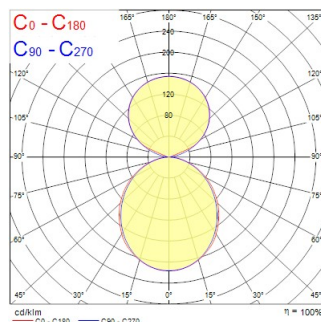

### Dimensions (mm)

### Photometrics

Distance [m]	Cone diameter [m]	Beam diameter [m]	Beam diameter [ft]	Illuminance [lx]
0.5	1.23	1.31	4.30'	6919
			4.30'	520
1.0	2.45	2.62	8.04'	1685
			8.04'	210
1.5	3.68	3.92	12.07'	736
			12.07'	82
2.0	4.90	5.23	16.09'	414
			16.09'	52
2.5	6.13	6.54	20.11'	266
			20.11'	34
3.0	7.36	7.85	24.14'	164
			24.14'	21

Distance [m]    Cone diameter [m]    Beam diameter [ft]    Illuminance [lx]  
 — C0 - C180 (Half beam angle: 105.2°)  
 — C90 - C270 (Half beam angle: 101.6°)