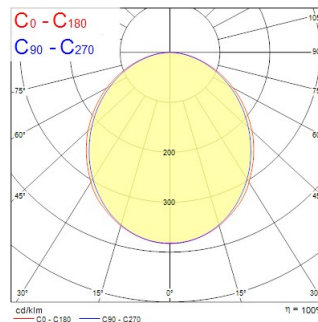

Technical Assets

Dimensions (mm)

Photometrics

Distance [m]	Cone diameter [m]	Beam diameter [m]	Beam diameter [ft]	Illuminance [lx]
0.5	1.23	1.01	3.31	6720
			10.8'	802
			32.8'	74
1.0	2.45	2.02	6.63	1681
			21.1'	213
			65.3'	139
1.5	3.68	3.02	9.92	747
			31.9'	86
			97.6'	54
2.0	4.90	4.03	13.22	420
			42.7'	51
			130.3'	47
2.5	6.13	6.04	19.81	269
			61.9'	34
			188.7'	30
3.0	7.36	7.65	25.11	197
			79.4'	34
			242.8'	21

Distance [m] Cone diameter [m] Beam diameter [m] Illuminance [lx]
 — C0 - C180 (Half beam angle: 105.2°)
 — C90 - C270 (Half beam angle: 101.6°)

CONTINUUM PLUS TR 1.8 940 CO OPAL D DALI EM B

Item No: 2064741