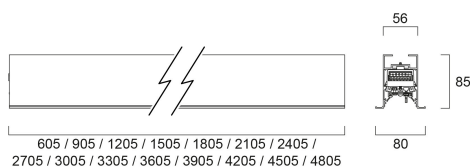

CONTINUUM PLUS TR 2.1 940 CO UGR D DALI W

Item No: 2064758

Concord

CONTINUUM PLUS TR 2.1 940 CO UGR D DALI W is a linear luminaire with trim body for plasterboard ceilings, suitable for recessed installation either horizontally or vertically, recessed mounting accessory, direct light distribution, compact and minimalist design, ideal for offices, meeting rooms, corridors, education facilities, museums and libraries, white (RAL9016) finishing, extruded aluminium body, 2105x80x85mm dimensions, prismatic diffuser combined with lenses, 4000K (neutral white) colour temperature, total system power: 37W, total fixture output: 5550lm, luminaire efficacy: 150lm/W, colour rendering: Ra >90, LED Chromacity: 3 step MacAdam ellipse, lifespan: 89,000 hours L80B50, operating voltage: 220-240V / 50-60Hz, drive current: 875mA, electronic driver, DALI dimmable, Class I electrical protection, IP20, IK03, suitable for internal environment only. The product is delivered without diffuser, end cap, suspension or power supply kit, the accessories eg rolled diffuser (2064607) to be ordered separately.

Technical Assets

Dimensions (mm)

Photometrics

Distance [m]	Cone diameter [m]	Beam diameter [m]	Beam diameter [ft]	Beam diameter [in]	Illuminance [lx]
0.5	0.71	0.73	2.33	2.36	17249
			7.64	7.74	4703
			24.7	25.1	699
1.0	1.42	1.46	4.67	4.78	4312
			15.1	15.4	1162
			47.2	48.1	298
1.5	2.12	2.19	6.95	7.14	1917
			22.4	22.9	602
			69.1	70.7	198
2.0	2.83	2.92	9.28	9.57	1079
			30.3	31.1	296
			93.1	95.6	239
2.5	3.54	3.65	11.61	11.97	690
			37.6	38.5	183
			114.7	117.3	133
3.0	4.25	4.38	13.94	14.41	479
			45.4	46.6	121
			138.1	141.1	101

Packaging

Product EAN number	5025768647583
Packaging single length / height (cm)	221.0
Packaging single width (cm)	11.7
Packaging single depth (cm)	14.7
DUN14 (inner)	05025768647583
Units per outer package	1
Packaging outer length / height (cm)	221.0
Packaging outer width (cm)	11.7
Packaging outer depth (cm)	14.7