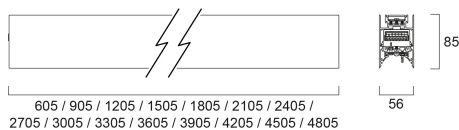

CONTINUUM PLUS 3.0 940 CO UGR D DALI EM W

Item No: 2064807

Concord

CONTINUUM PLUS 3.0 940 CO UGR D DALI EM W is a linear luminaire with trimless body for surface, suspended or recessed mounting, various mounting accessories, direct light distribution, compact and minimalist design, ideal for offices, meeting rooms, corridors, education facilities, museums and libraries, white (RAL9016) finishing, extruded aluminium body, 3005x56x85mm dimensions, prismatic diffuser combined with lenses, 4000K (neutral white) colour temperature, total system power: 56W, total fixture output: 7950lm, luminaire efficacy: 142lm/W, colour rendering: Ra >90, LED Chromacity: 3 step MacAdam ellipse, lifespan: 89,000 hours L80B50, operating voltage: 220-240V / 50-60Hz, drive current: 1250mA, electronic driver, DALI dimmable, 3-hours LiFePO4 integrated DALI Self Test emergency, Class I electrical protection, IP20, IK03, suitable for internal environment only. The product is delivered without diffuser, end cap, suspension or power supply kit, the accessories eg rolled diffuser (2064607) to be ordered separately.

Technical Assets

Dimensions (mm)

Photometrics

Distance [m]	Cone diameter [m]	Beam diameter [m]	Beam diameter [ft]	Illuminance [lx]
0.5	0.71 0.73	0.71 0.73	2'4"0 2'4"0	6700 6544
1.0	1.42 1.46	1.42 1.46	4'7"0 4'7"0	1677 1636
1.5	2.12 2.19	2.12 2.19	6'10" 6'10"	716 694
2.0	2.83 2.92	2.83 2.92	9'3" 9'3"	424 409
2.5	3.54 3.65	3.54 3.65	11'7" 11'7"	271 262
3.0	4.25 4.38	4.25 4.38	14'0" 14'0"	188 182

Packaging

Product EAN number	5025768648078
Packaging single length / height (cm)	311.0
Packaging single width (cm)	11.7
Packaging single depth (cm)	14.7
DUN14 (inner)	05025768648078
Units per outer package	1
Packaging outer length / height (cm)	311.0
Packaging outer width (cm)	11.7
Packaging outer depth (cm)	14.7