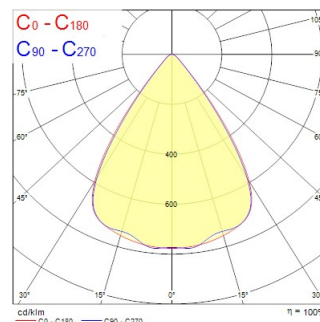

Technical Assets

Dimensions (mm)

Photometrics

Distance [m]	Cone diameter [m]	Beam diameter [m]	Beam diameter [ft]	Illuminance [lx]
0.5	0.71 0.73	0.71 0.73	2'4"0 2'4"0	6700 6544
1.0	1.42 1.46	1.42 1.46	4'7"0 4'7"0	1677 1636
1.5	2.12 2.19	2.12 2.19	6'10" 6'10"	716 694
2.0	2.83 2.92	2.83 2.92	9'3" 9'3"	424 409
2.5	3.54 3.65	3.54 3.65	11'7" 11'7"	271 262
3.0	4.25 4.38	4.25 4.38	14'0" 14'0"	188 182

Distance [m] Cone diameter [m] Beam diameter [m] Beam diameter [ft] Illuminance [lx]

— C0 - C180 (Half beam angle: 72.0°) — C90 - C270 (Half beam angle: 70.0°)

CONTINUUM PLUS 3.0 940 CO UGR D DALI EM W

Item No: 2064807