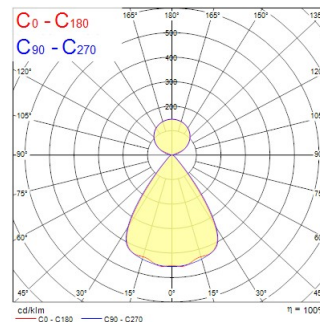

### Dimensions (mm)

### Photometrics

Distance [m]	Cone diameter [m]	Beam diameter [m]	Beam diameter [ft]	Illuminance [lx]
0.5	0.73	0.71	24.00	5071
			23.11	6400
1.0	1.46	1.42	46.22	1264
			35.33	1672
1.5	2.19	2.12	68.33	536
			52.99	714
2.0	2.92	2.83	90.44	401
			69.77	419
2.5	3.65	3.54	112.55	256
			86.66	288
3.0	4.38	4.25	134.66	179
			104.77	196

Distance [m]    Cone diameter [m]    Beam diameter [m]    Beam diameter [ft]    Illuminance [lx]

— C0 - C180 (Half beam angle: 70.6°)    — C90 - C270 (Half beam angle: 72.2°)