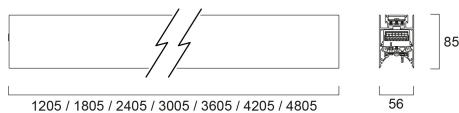

# CONTINUUM PLUS 3.0 940 CO OPAL DI DALI EM W

Item No: 2064819

Concord

CONTINUUM PLUS 3.0 940 CO OPAL DI DALI EM W is a linear luminaire with trimless body for suspended mounting, various mounting accessories, direct/indirect light distribution (60/40 ratio), compact and minimalist design, ideal for offices, meeting rooms, corridors, education facilities, museums and libraries, white (RAL9016) finishing, extruded aluminium body, 3005x56x85mm dimensions, opal diffuser, 4000K (neutral white) colour temperature, total system power: 93W, total fixture output: 12750lm, luminaire efficacy: 137lm/W, colour rendering: Ra >90, LED Chromacity: 3 step MacAdam ellipse, lifespan: 89,000 hours L80B50, operating voltage: 220-240V / 50-60Hz, drive current: 2125mA, electronic driver, DALI dimmable, 3-hours LiFePO4 integrated DALI Self Test emergency, direct/indirect independently addressable, Class I electrical protection, IP20, IK03, suitable for internal environment only. The product is delivered without diffuser, end cap, suspension or power supply kit, the accessories eg rolled diffuser (2064605) to be ordered separately.

### Dimensions (mm)