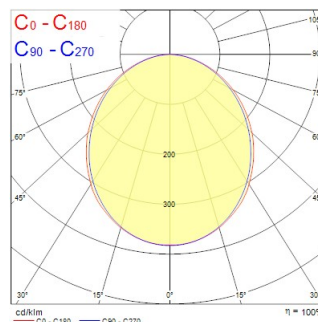

Technical Assets

Dimensions (mm)

Photometrics

Distance [m]	Cone diameter [m]	Beam diameter [m]	Illuminance [lx]
0.5	1.23 1.31	0.71 0.76	1187 1410
1.0	2.45 2.62	1.42 1.52	298 311
1.5	3.68 3.92	2.13 2.28	128 139
2.0	4.90 5.23	2.84 3.04	69 73
2.5	6.13 6.54	3.55 3.81	44 47
3.0	7.36 7.85	4.26 4.57	30 32

Distance [m] Cone diameter [m] Beam diameter [m] Illuminance [lx]
 — C0 - C180 (Half beam angle: 105.2°)
 — C90 - C270 (Half beam angle: 101.6°)

CONTINUUM PLUS TR 3.0 940 CO OPAL D DALI EM W

Item No: 2064827