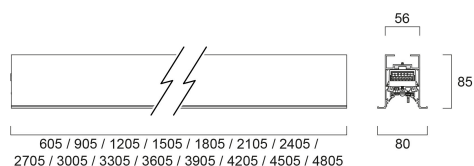

CONTINUUM PLUS TR 3.0 940 CO OPAL D DALI EM W

Item No: 2064827

Concord

CONTINUUM PLUS TR 3.0 940 CO OPAL D DALI EM W is a linear luminaire with trim body for plasterboard ceilings, suitable for recessed installation either horizontally or vertically, recessed mounting accessory, direct light distribution, compact and minimalist design, ideal for offices, meeting rooms, corridors, education facilities, museums and libraries, white (RAL9016) finishing, extruded aluminium body, 3005x80x85mm dimensions, opal diffuser, 4000K (neutral white) colour temperature, total system power: 56W, total fixture output: 7300lm, luminaire efficacy: 130lm/W, colour rendering: Ra >90, LED Chromacity: 3 step MacAdam ellipse, lifespan: 89,000 hours L80B50, operating voltage: 220-240V / 50-60Hz, drive current: 1250mA, electronic driver, DALI dimmable, 3-hours LiFePO4 integrated DALI Self Test emergency, Class I electrical protection, IP20, IK03, suitable for internal environment only. The product is delivered without diffuser, end cap, suspension or power supply kit, the accessories eg rolled diffuser (2064605) to be ordered separately.

Technical Assets

Dimensions (mm)

Photometrics

Distance [m]	Cone diameter [m]	Beam diameter [m]	Illuminance [lx]
0.5	1.23 1.31	0.71 0.76	1187 1410
1.0	2.45 2.62	1.42 1.52	298 311
1.5	3.68 3.92	2.13 2.28	128 139
2.0	4.90 5.23	2.84 3.04	69 73
2.5	6.13 6.54	3.55 3.81	44 47
3.0	7.36 7.85	4.26 4.57	30 32

Distance [m] Cone diameter [m] Beam diameter [m] Illuminance [lx]
 — C0 - C180 (Half beam angle: 105.2°)
 — C90 - C270 (Half beam angle: 101.6°)

CONTINUUM PLUS TR 3.0 940 CO OPAL D DALI EM W

Item No: 2064827

Packaging

Product EAN number	5025768648276
Packaging single length / height (cm)	311.0
Packaging single width (cm)	11.7
Packaging single depth (cm)	14.7
DUN14 (inner)	05025768648276
Units per outer package	1
Packaging outer length / height (cm)	311.0
Packaging outer width (cm)	11.7
Packaging outer depth (cm)	14.7