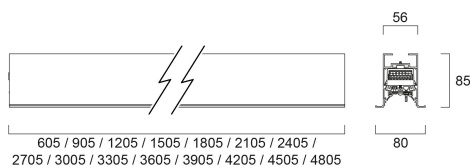

# CONTINUUM PLUS TR 3.0 940 CO OPAL D DALI B

Item No: 2064828

Concord

CONTINUUM PLUS TR 3.0 940 CO OPAL D DALI B is a linear luminaire with trim body for plasterboard ceilings, suitable for recessed installation either horizontally or vertically, recessed mounting accessory, direct light distribution, compact and minimalist design, ideal for offices, meeting rooms, corridors, education facilities, museums and libraries, black (RAL9005) finishing, extruded aluminium body, 3005x80x85mm dimensions, opal diffuser, 4000K (neutral white) colour temperature, total system power: 53W, total fixture output: 7300lm, luminaire efficacy: 138lm/W, colour rendering: Ra >90, LED Chromacity: 3 step MacAdam ellipse, lifespan: 89,000 hours L80B50, operating voltage: 220-240V / 50-60Hz, drive current: 1250mA, electronic driver, DALI dimmable, Class I electrical protection, IP20, IK03, suitable for internal environment only. The product is delivered without diffuser, end cap, suspension or power supply kit, the accessories eg rolled diffuser (2064605) to be ordered separately.

### Dimensions (mm)

### Packaging

Product EAN number	5025768648283
Packaging single length / height (cm)	311.0
Packaging single width (cm)	11.7
Packaging single depth (cm)	14.7
DUN14 (inner)	05025768648283
Units per outer package	1
Packaging outer length / height (cm)	311.0
Packaging outer width (cm)	11.7
Packaging outer depth (cm)	14.7