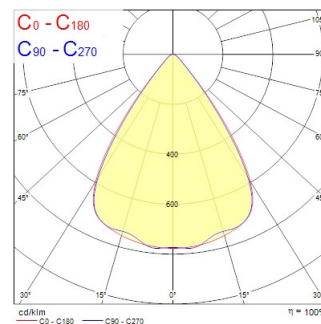

CONTINUUM PLUS 3.3 940 CO UGR D DALI EM W

Item No: 2064839

Concord

CONTINUUM PLUS 3.3 940 CO UGR D DALI EM W is a linear luminaire with trimless body for surface, suspended or recessed mounting, various mounting accessories, direct light distribution, compact and minimalist design, ideal for offices, meeting rooms, corridors, education facilities, museums and libraries, white (RAL9016) finishing, extruded aluminium body, 3305x56x85mm dimensions, prismatic diffuser combined with lenses, 4000K (neutral white) colour temperature, total system power: 61W, total fixture output: 8700lm, luminaire efficacy: 143lm/W, colour rendering: Ra >90, LED Chromacity: 3 step MacAdam ellipse, lifespan: 89,000 hours L80B50, operating voltage: 220-240V / 50-60Hz, drive current: 1375mA, electronic driver, DALI dimmable, 3-hours LiFePO4 integrated DALI Self Test emergency, Class I electrical protection, IP20, IK03, suitable for internal environment only. The product is delivered without diffuser, end cap, suspension or power supply kit, the accessories eg rolled diffuser (2064607) to be ordered separately.

Technical Assets

Dimensions (mm)

Photometrics

Distance [m]	Cone diameter [m]	Beam diameter [m]	Beam diameter [ft]	Beam diameter [in]	Illuminance [lx]
0.5	0.71 0.73	0.71 0.73	2'3.9"	29.1"	2709 1888 1419 712
1.0	1.42 1.46	1.42 1.46	4'7.8"	58.2"	678 497 355 178
1.5	2.12 2.19	2.12 2.19	6'11.7"	87.3"	304 222 161 79
2.0	2.83 2.92	2.83 2.92	8'4.2"	116.4"	189 139 101 49
2.5	3.54 3.65	3.54 3.65	11'6.6"	155.1"	102 75 55 28
3.0	4.25 4.38	4.25 4.38	13'10.2"	193.8"	59 44 33 16