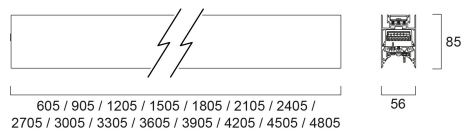

CONTINUUM PLUS 3.3 940 CO UGR D DALI EM W

Item No: 2064839

Concord

CONTINUUM PLUS 3.3 940 CO UGR D DALI EM W is a linear luminaire with trimless body for surface, suspended or recessed mounting, various mounting accessories, direct light distribution, compact and minimalist design, ideal for offices, meeting rooms, corridors, education facilities, museums and libraries, white (RAL9016) finishing, extruded aluminium body, 3305x56x85mm dimensions, prismatic diffuser combined with lenses, 4000K (neutral white) colour temperature, total system power: 61W, total fixture output: 8700lm, luminaire efficacy: 143lm/W, colour rendering: Ra >90, LED Chromacity: 3 step MacAdam ellipse, lifespan: 89,000 hours L80B50, operating voltage: 220-240V / 50-60Hz, drive current: 1375mA, electronic driver, DALI dimmable, 3-hours LiFePO4 integrated DALI Self Test emergency, Class I electrical protection, IP20, IK03, suitable for internal environment only. The product is delivered without diffuser, end cap, suspension or power supply kit, the accessories eg rolled diffuser (2064607) to be ordered separately.

Technical Assets

Dimensions (mm)

Photometrics

Distance [m]	Cone diameter [m]	Beam diameter [m]	Beam diameter [ft]	Beam diameter [in]	Illuminance [lx]
0.5	0.71 0.73	0.71 0.73	2'3.9"	29.1"	2709 1888 1419 712
1.0	1.42 1.46	1.42 1.46	4'7.8"	58.2"	678 497 355 178
1.5	2.12 2.19	2.12 2.19	6'11.7"	87.3"	304 222 161 79
2.0	2.83 2.92	2.83 2.92	8'4.2"	116.4"	189 139 101 49
2.5	3.54 3.65	3.54 3.65	11'6.6"	155.1"	102 75 55 28
3.0	4.25 4.38	4.25 4.38	13'10.2"	193.8"	59 44 33 16

Packaging

Product EAN number	5025768648399
Packaging single length / height (cm)	341.0
Packaging single width (cm)	11.7
Packaging single depth (cm)	14.7
DUN14 (inner)	05025768648399
Units per outer package	1
Packaging outer length / height (cm)	341.0
Packaging outer width (cm)	11.7
Packaging outer depth (cm)	14.7