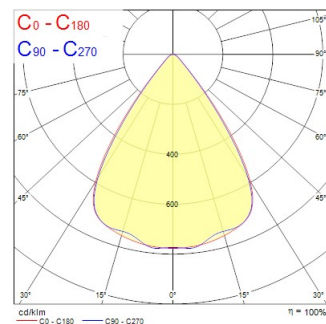

CONTINUUM PLUS 3.3 940 CO UGR D DALI EM B

Item No: 2064841

Concord

CONTINUUM PLUS 3.3 940 CO UGR D DALI EM B is a linear luminaire with trimless body for surface, suspended or recessed mounting, various mounting accessories, direct light distribution, compact and minimalist design, ideal for offices, meeting rooms, corridors, education facilities, museums and libraries, black (RAL9005) finishing, extruded aluminium body, 3305x56x85mm dimensions, prismatic diffuser combined with lenses, 4000K (neutral white) colour temperature, total system power: 61W, total fixture output: 8700lm, luminaire efficacy: 143lm/W, colour rendering: Ra >90, LED Chromacity: 3 step MacAdam ellipse, lifespan: 89,000 hours L80B50, operating voltage: 220-240V / 50-60Hz, drive current: 1375mA, electronic driver, DALI dimmable, 3-hours LiFePO4 integrated DALI Self Test emergency, Class I electrical protection, IP20, IK03, suitable for internal environment only. The product is delivered without diffuser, end cap, suspension or power supply kit, the accessories eg rolled diffuser (2064607) to be ordered separately.

Technical Assets

Dimensions (mm)

Photometrics

Distance [m]	Cone diameter [m]	Beam diameter [m]	Beam diameter [ft]	Beam diameter [in]	Illuminance [lx]
0.5	0.71 0.73	0.71 0.73	2'3.9"	29.1"	2709 1419 712
1.0	1.42 1.46	1.42 1.46	4'7.8"	58.2"	678 354 176
1.5	2.12 2.19	2.12 2.19	6'11.7"	87.3"	304 158 79
2.0	2.83 2.92	2.83 2.92	8'4.6"	116.4"	180 94 46
2.5	3.54 3.65	3.54 3.65	11'7.0"	155.5"	102 52 26
3.0	4.25 4.38	4.25 4.38	14'0.9"	194.6"	71 37 19

Optical data

Fixture luminous flux (lm)	8700
Luminaire efficacy (lm/W)	143
Correlated colour temperature (k)	4000
Light colour	Neutral White
CRI (Ra)	90
Colour Variation Initial (SDCM)	SDCM3
Distribution type	Symmetric
Glare control	< 19
Photobiological Risk Group	RG1
Luminous flux (emergency) (lm)	270