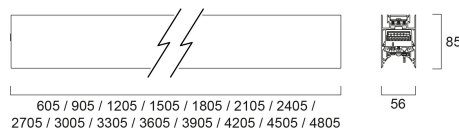

CONTINUUM PLUS 3.3 940 CO UGR D DALI EM B

Item No: 2064841

Concord

CONTINUUM PLUS 3.3 940 CO UGR D DALI EM B is a linear luminaire with trimless body for surface, suspended or recessed mounting, various mounting accessories, direct light distribution, compact and minimalist design, ideal for offices, meeting rooms, corridors, education facilities, museums and libraries, black (RAL9005) finishing, extruded aluminium body, 3305x56x85mm dimensions, prismatic diffuser combined with lenses, 4000K (neutral white) colour temperature, total system power: 61W, total fixture output: 8700lm, luminaire efficacy: 143lm/W, colour rendering: Ra >90, LED Chromacity: 3 step MacAdam ellipse, lifespan: 89,000 hours L80B50, operating voltage: 220-240V / 50-60Hz, drive current: 1375mA, electronic driver, DALI dimmable, 3-hours LiFePO4 integrated DALI Self Test emergency, Class I electrical protection, IP20, IK03, suitable for internal environment only. The product is delivered without diffuser, end cap, suspension or power supply kit, the accessories eg rolled diffuser (2064607) to be ordered separately.

Technical Assets

Dimensions (mm)

Photometrics

Distance [m]	Cone diameter [m]	Beam diameter [m]	Beam diameter [ft]	Beam diameter [in]	Illuminance [lx]
0.5	0.71 0.73	0.71 0.73	2'3.9"	29.1"	2709 1419 712
1.0	1.42 1.46	1.42 1.46	4'7.8"	58.2"	678 354 176
1.5	2.12 2.19	2.12 2.19	6'11.7"	87.3"	304 158 79
2.0	2.83 2.92	2.83 2.92	8'4.6"	116.4"	180 94 46
2.5	3.54 3.65	3.54 3.65	11'7.0"	155.5"	102 52 26
3.0	4.25 4.38	4.25 4.38	14'0.9"	194.6"	71 37 19

Packaging

Product EAN number	5025768648412
Packaging single length / height (cm)	341.0
Packaging single width (cm)	11.7
Packaging single depth (cm)	14.7
DUN14 (inner)	05025768648412
Units per outer package	1
Packaging outer length / height (cm)	341.0
Packaging outer width (cm)	11.7
Packaging outer depth (cm)	14.7