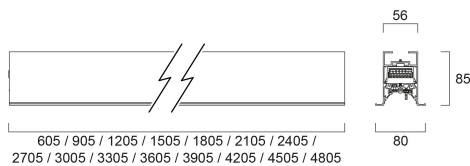

CONTINUUM PLUS TR 3.3 940 CO OPAL D DALI W

Item No: 2064850

Concord

CONTINUUM PLUS TR 3.3 940 CO OPAL D DALI W is a linear luminaire with trim body for plasterboard ceilings, suitable for recessed installation either horizontally or vertically, recessed mounting accessory, direct light distribution, compact and minimalist design, ideal for offices, meeting rooms, corridors, education facilities, museums and libraries, white (RAL9016) finishing, extruded aluminium body, 3305x80x85mm dimensions, opal diffuser, 4000K (neutral white) colour temperature, total system power: 58W, total fixture output: 8000lm, luminaire efficacy: 138lm/W, colour rendering: Ra >90, LED Chromacity: 3 step MacAdam ellipse, lifespan: 89,000 hours L80B50, operating voltage: 220-240V / 50-60Hz, drive current: 1375mA, electronic driver, DALI dimmable, Class I electrical protection, IP20, IK03, suitable for internal environment only. The product is delivered without diffuser, end cap, suspension or power supply kit, the accessories eg rolled diffuser (2064605) to be ordered separately.

Technical Assets

Dimensions (mm)

Photometrics

Distance [m]	Cone diameter [m]	Beam diameter [m]	Beam diameter [ft]	Illuminance [lx]
0.5	1.23 1.31	0.71 0.76	2.33 2.46	12227 1540 1271
1.0	2.45 2.62	1.42 1.52	4.66 4.91	3057 367 415
1.5	3.68 3.92	2.13 2.28	6.99 7.44	1389 172 182
2.0	4.90 5.23	2.84 3.04	9.32 9.88	764 97 98
2.5	6.13 6.54	3.55 3.81	11.65 12.36	489 82 88
3.0	7.36 7.85	4.26 4.55	13.98 14.84	340 62 58

Packaging

Product EAN number	5025768648504
Packaging single length / height (cm)	341.0
Packaging single width (cm)	11.7
Packaging single depth (cm)	14.7
DUN14 (inner)	05025768648504
Units per outer package	1
Packaging outer length / height (cm)	341.0
Packaging outer width (cm)	11.7
Packaging outer depth (cm)	14.7