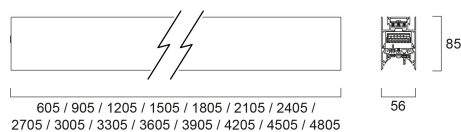

# CONTINUUM PLUS 3.6 940 CO UGR D DALI EM W

Item No: 2064871

Concord

CONTINUUM PLUS 3.6 940 CO UGR D DALI EM W is a linear luminaire with trimless body for surface, suspended or recessed mounting, various mounting accessories, direct light distribution, compact and minimalist design, ideal for offices, meeting rooms, corridors, education facilities, museums and libraries, white (RAL9016) finishing, extruded aluminium body, 3605x56x85mm dimensions, prismatic diffuser combined with lenses, 4000K (neutral white) colour temperature, total system power: 69W, total fixture output: 9450lm, luminaire efficacy: 137lm/W, colour rendering: Ra >90, LED Chromacity: 3 step MacAdam ellipse, lifespan: 89,000 hours L80B50, operating voltage: 220-240V / 50-60Hz, drive current: 1500mA, electronic driver, DALI dimmable, 3-hours LiFePO4 integrated DALI Self Test emergency, Class I electrical protection, IP20, IK03, suitable for internal environment only. The product is delivered without diffuser, end cap, suspension or power supply kit, the accessories eg rolled diffuser (2064607) to be ordered separately.

### Dimensions (mm)

## Physical data

Housing colour	RAL 9016 - Traffic white / Bezel
IP rating	IP20
IK rating	IK03
Diffuser finish	Transparent
Diffuser material	PC Polycarbonate
Reflector finish	Not Applicable
Nominal Product Length (mm)	3605
Nominal Product Width (mm)	56
Nominal Product Height (mm)	85
Weight (kg)	10.4

## Packaging

Product EAN number	5025768648719
Packaging single length / height (cm)	371.0
Packaging single width (cm)	11.7
Packaging single depth (cm)	14.7
DUN14 (inner)	05025768648719
Units per outer package	1
Packaging outer length / height (cm)	371.0
Packaging outer width (cm)	11.7
Packaging outer depth (cm)	14.7