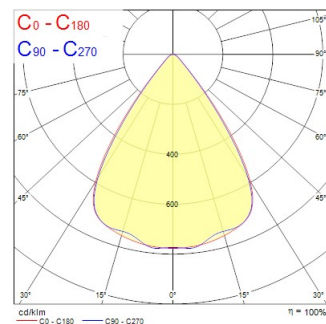

# CONTINUUM PLUS 3.6 940 CO UGR D DALI EM W

Item No: 2064871

Concord

CONTINUUM PLUS 3.6 940 CO UGR D DALI EM W is a linear luminaire with trimless body for surface, suspended or recessed mounting, various mounting accessories, direct light distribution, compact and minimalist design, ideal for offices, meeting rooms, corridors, education facilities, museums and libraries, white (RAL9016) finishing, extruded aluminium body, 3605x56x85mm dimensions, prismatic diffuser combined with lenses, 4000K (neutral white) colour temperature, total system power: 69W, total fixture output: 9450lm, luminaire efficacy: 137lm/W, colour rendering: Ra >90, LED Chromacity: 3 step MacAdam ellipse, lifespan: 89,000 hours L80B50, operating voltage: 220-240V / 50-60Hz, drive current: 1500mA, electronic driver, DALI dimmable, 3-hours LiFePO4 integrated DALI Self Test emergency, Class I electrical protection, IP20, IK03, suitable for internal environment only. The product is delivered without diffuser, end cap, suspension or power supply kit, the accessories eg rolled diffuser (2064607) to be ordered separately.

### Dimensions (mm)

### Photometrics

Distance [m]	Cone diameter [m]	Beam diameter [m]	Beam diameter [ft]	Beam diameter [in]	Illuminance [lx]
0.5	0.71 0.73	0.71 0.73	2.33 2.39	9.21 9.37	2009 809
1.0	1.42 1.46	1.42 1.46	4.66 4.78	18.42 18.84	7542 2918
1.5	2.12 2.19	2.12 2.19	6.99 7.21	27.63 28.44	3283 886
2.0	2.83 2.92	2.83 2.92	9.32 9.61	36.84 37.81	1836 498
2.5	3.54 3.65	3.54 3.65	11.65 12.01	46.05 47.64	1178 321
3.0	4.25 4.38	4.25 4.38	13.98 14.41	55.26 57.01	816 254
3.0	4.25 4.38	4.25 4.38	13.98 14.41	55.26 57.01	816 236