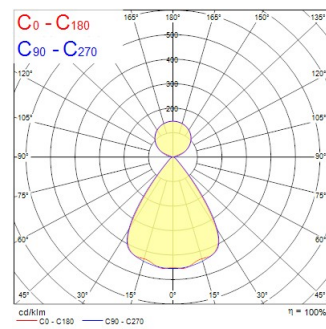

CONTINUUM PLUS 3.6 940 CO UGR DI DALI EM W

Item No: 2064879

Concord

CONTINUUM PLUS 3.6 940 CO UGR DI DALI EM W is a linear luminaire with trimless body for suspended mounting, various mounting accessories, direct/indirect light distribution (60/40 ratio), compact and minimalist design, ideal for offices, meeting rooms, corridors, education facilities, museums and libraries, white (RAL9016) finishing, extruded aluminium body, 3605x56x85mm dimensions, prismatic diffuser combined with lenses, 4000K (neutral white) colour temperature, total system power: 114W, total fixture output: 16050lm, luminaire efficacy: 141lm/W, colour rendering: Ra >90, LED Chromacity: 3 step MacAdam ellipse, lifespan: 89,000 hours L80B50, operating voltage: 220-240V / 50-60Hz, drive current: 2550mA, electronic driver, DALI dimmable, 3-hours LiFePO4 integrated DALI Self Test emergency, direct/indirect independently addressable, Class I electrical protection, IP20, IK03, suitable for internal environment only. The product is delivered without diffuser, end cap, suspension or power supply kit, the accessories eg rolled diffuser (2064607) to be ordered separately.

Technical Assets

Dimensions (mm)

Photometrics

Distance [m]	Cone diameter [m]	Beam diameter [m]	Illuminance [lx]
0.5	0.73	0.71	2090
			E171 36.1° 2000
			E100 35.3° 800
1.0	1.46	1.42	729
			E171 36.1° 1980
			E100 35.3° 201
1.5	2.19	2.12	322
			E171 36.1° 196
			E100 35.3° 894
2.0	2.92	2.83	181
			E171 36.1° 482
			E100 35.3° 803
2.5	3.65	3.54	100
			E171 36.1° 258
			E100 35.3° 522
3.0	4.38	4.25	60
			E171 36.1° 214
			E100 35.3° 224

Optical data

Fixture luminous flux (lm)	16050
Luminaire efficacy (lm/W)	141
Correlated colour temperature (k)	4000
Light colour	Neutral White
CRI (Ra)	90
Colour Variation Initial (SDCM)	SDCM3
Distribution type	Symmetric
Glare control	< 19
Photobiological Risk Group	RG1
Luminous flux (emergency) (lm)	540