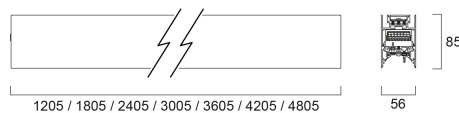

CONTINUUM PLUS 3.6 940 CO UGR DI DALI EM W

Item No: 2064879

Concord

CONTINUUM PLUS 3.6 940 CO UGR DI DALI EM W is a linear luminaire with trimless body for suspended mounting, various mounting accessories, direct/indirect light distribution (60/40 ratio), compact and minimalist design, ideal for offices, meeting rooms, corridors, education facilities, museums and libraries, white (RAL9016) finishing, extruded aluminium body, 3605x56x85mm dimensions, prismatic diffuser combined with lenses, 4000K (neutral white) colour temperature, total system power: 114W, total fixture output: 16050lm, luminaire efficacy: 141lm/W, colour rendering: Ra >90, LED Chromacity: 3 step MacAdam ellipse, lifespan: 89,000 hours L80B50, operating voltage: 220-240V / 50-60Hz, drive current: 2550mA, electronic driver, DALI dimmable, 3-hours LiFePO4 integrated DALI Self Test emergency, direct/indirect independently addressable, Class I electrical protection, IP20, IK03, suitable for internal environment only. The product is delivered without diffuser, end cap, suspension or power supply kit, the accessories eg rolled diffuser (2064607) to be ordered separately.

Technical Assets

Dimensions (mm)

Photometrics

Distance [m]	Cone diameter [m]	Beam diameter [m]	Illuminance [lx]
0.5	0.73	0.71	2090
			E171 36.1° 2000
			E100 35.3° 800
1.0	1.46	1.42	729
			E171 36.1° 1980
			E100 35.3° 201
1.5	2.19	2.12	322
			E171 36.1° 196
			E100 35.3° 894
2.0	2.92	2.83	181
			E171 36.1° 482
			E100 35.3° 803
2.5	3.65	3.54	100
			E171 36.1° 258
			E100 35.3° 522
3.0	4.38	4.25	60
			E171 36.1° 214
			E100 35.3° 224

Packaging

Product EAN number	5025768648795
Packaging single length / height (cm)	371.0
Packaging single width (cm)	11.7
Packaging single depth (cm)	14.7
DUN14 (inner)	05025768648795
Units per outer package	1
Packaging outer length / height (cm)	371.0
Packaging outer width (cm)	11.7
Packaging outer depth (cm)	14.7