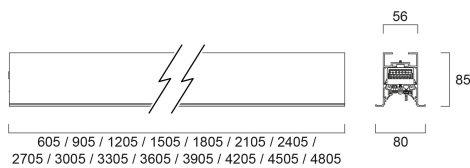

# CONTINUUM PLUS TR 3.6 940 CO UGR D DALI B

Item No: 2064888

Concord

CONTINUUM PLUS TR 3.6 940 CO UGR D DALI B is a linear luminaire with trim body for plasterboard ceilings, suitable for recessed installation either horizontally or vertically, recessed mounting accessory, direct light distribution, compact and minimalist design, ideal for offices, meeting rooms, corridors, education facilities, museums and libraries, black (RAL9005) finishing, extruded aluminium body, 3605x80x85mm dimensions, prismatic diffuser combined with lenses, 4000K (neutral white) colour temperature, total system power: 63W, total fixture output: 9450lm, luminaire efficacy: 150lm/W, colour rendering: Ra >90, LED Chromacity: 3 step MacAdam ellipse, lifespan: 89,000 hours L80B50, operating voltage: 220-240V / 50-60Hz, drive current: 1500mA, electronic driver, DALI dimmable, Class I electrical protection, IP20, IK03, suitable for internal environment only. The product is delivered without diffuser, end cap, suspension or power supply kit, the accessories eg rolled diffuser (2064607) to be ordered separately.

### Dimensions (mm)

## Physical data

Housing colour	RAL 9005 - Jet black
IP rating	IP20
IK rating	IK03
Diffuser finish	Transparent
Diffuser material	PC Polycarbonate
Reflector finish	Not Applicable
Nominal Product Length (mm)	3605
Nominal Product Width (mm)	80
Nominal Product Height (mm)	85
Weight (kg)	9.6

## Packaging

Product EAN number	5025768648887
Packaging single length / height (cm)	371.0
Packaging single width (cm)	11.7
Packaging single depth (cm)	14.7
DUN14 (inner)	05025768648887
Units per outer package	1
Packaging outer length / height (cm)	371.0
Packaging outer width (cm)	11.7
Packaging outer depth (cm)	14.7