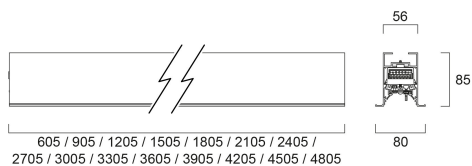

Technical Assets

Dimensions (mm)

Photometrics

Distance [m]	Cone diameter [m]	Beam diameter [m]	Beam diameter [ft]	Beam diameter [in]	Illuminance [lx]
0.5	0.71 0.73	0.71 0.73	2.33 2.39	9.25 9.43	2009 809
1.0	1.42 1.46	1.42 1.46	4.66 4.78	18.50 18.86	7542 2918
1.5	2.12 2.19	2.12 2.19	6.96 7.21	27.44 28.44	3283 896
2.0	2.83 2.92	2.83 2.92	9.29 9.61	36.38 37.76	1836 498
2.5	3.54 3.65	3.54 3.65	11.61 12.01	45.32 46.88	1178 322
3.0	4.25 4.38	4.25 4.38	13.94 14.43	54.26 56.01	816 254
3.0	4.25 4.38	4.25 4.38	13.94 14.43	54.26 56.01	816 236

Packaging

Product EAN number	5025768648894
Packaging single length / height (cm)	371.0
Packaging single width (cm)	11.7
Packaging single depth (cm)	14.7
DUN14 (inner)	05025768648894
Units per outer package	1
Packaging outer length / height (cm)	371.0
Packaging outer width (cm)	11.7
Packaging outer depth (cm)	14.7