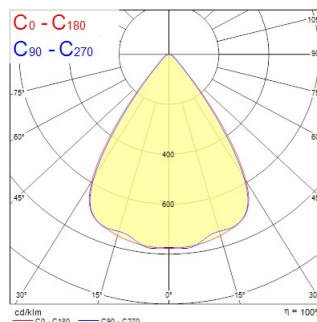

Technical Assets

Dimensions (mm)

Photometrics

Distance [m]	Cone diameter [m]	Beam diameter [m]	Beam diameter [ft]	Beam diameter [in]	Illuminance [lx]
0.5	0.71 0.73	0.71 0.73	2.33 2.39	9.25 9.43	2009 809
1.0	1.42 1.46	1.42 1.46	4.66 4.78	18.50 18.86	7542 2918
1.5	2.12 2.19	2.12 2.19	6.96 7.21	27.44 28.44	3283 896
2.0	2.83 2.92	2.83 2.92	9.29 9.61	36.38 37.76	1836 498
2.5	3.54 3.65	3.54 3.65	11.61 12.01	45.32 46.88	1178 322
3.0	4.25 4.38	4.25 4.38	13.94 14.43	54.26 56.01	816 254
3.0	4.25 4.38	4.25 4.38	13.94 14.43	54.26 56.01	816 236

Optical data

Fixture luminous flux (lm)	9450
Luminaire efficacy (lm/W)	137
Correlated colour temperature (k)	4000
Light colour	Neutral White
CRI (Ra)	90
Colour Variation Initial (SDCM)	SDCM3
Distribution type	Symmetric
Glare control	< 19
Photobiological Risk Group	RG1
Luminous flux (emergency) (lm)	540