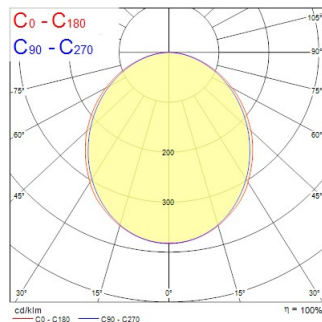

### Dimensions (mm)

### Photometrics

Distance [m]	Cone diameter [m]	Beam diameter [m]	Beam diameter [ft]	Illuminance [lx]
0.5	1.23	1.31	4' 3"	1203*
	2.45	2.62	8' 0"	304
1.0	3.65	3.92	12' 0"	147
	4.90	5.23	16' 0"	69
1.5	5.13	5.54	17' 0"	63
	7.36	7.85	24' 0"	47
2.0	6.13	6.54	20' 0"	51
	8.36	8.85	27' 0"	37
2.5	7.36	7.85	24' 0"	47
	9.59	10.16	31' 0"	35
3.0	8.36	8.85	27' 0"	41
	10.60	11.16	35' 0"	30

Distance [m]    Cone diameter [m]    Beam diameter [ft]    Illuminance [lx]  
 — C0 - C180 (Half beam angle: 105.2°)  
 — C90 - C270 (Half beam angle: 101.6°)