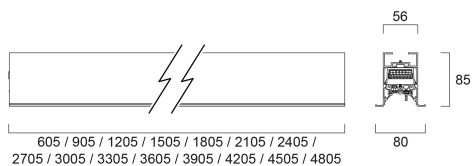

# CONTINUUM PLUS TR 3.6 940 CO OPAL D DALI EM W

Item No: 2064891

Concord

CONTINUUM PLUS TR 3.6 940 CO OPAL D DALI EM W is a linear luminaire with trim body for plasterboard ceilings, suitable for recessed installation either horizontally or vertically, recessed mounting accessory, direct light distribution, compact and minimalist design, ideal for offices, meeting rooms, corridors, education facilities, museums and libraries, white (RAL9016) finishing, extruded aluminium body, 3605x80x85mm dimensions, opal diffuser, 4000K (neutral white) colour temperature, total system power: 69W, total fixture output: 8700lm, luminaire efficacy: 126lm/W, colour rendering: Ra >90, LED Chromacity: 3 step MacAdam ellipse, lifespan: 89,000 hours L80B50, operating voltage: 220-240V / 50-60Hz, drive current: 1500mA, electronic driver, DALI dimmable, 3-hours LiFePO4 integrated DALI Self Test emergency, Class I electrical protection, IP20, IK03, suitable for internal environment only. The product is delivered without diffuser, end cap, suspension or power supply kit, the accessories eg rolled diffuser (2064605) to be ordered separately.

### Dimensions (mm)

## Physical data

Housing colour	RAL 9016 - Traffic white / Bezel
IP rating	IP20
IK rating	IK03
Diffuser finish	Opal
Diffuser material	PC Polycarbonate
Reflector finish	Not Applicable
Nominal Product Length (mm)	3605
Nominal Product Width (mm)	80
Nominal Product Height (mm)	85
Weight (kg)	10.4

## Packaging

Product EAN number	5025768648917
Packaging single length / height (cm)	371.0
Packaging single width (cm)	11.7
Packaging single depth (cm)	14.7
DUN14 (inner)	05025768648917
Units per outer package	1
Packaging outer length / height (cm)	371.0
Packaging outer width (cm)	11.7
Packaging outer depth (cm)	14.7