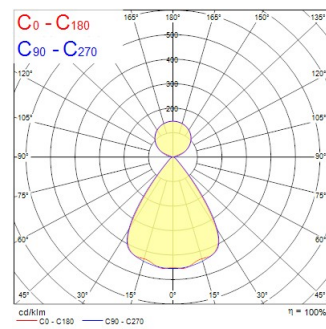

CONTINUUM PLUS 4.2 940 CO UGR DI DALI EM W

Item No: 2064943

Concord

CONTINUUM PLUS 4.2 940 CO UGR DI DALI EM W is a linear luminaire with trimless body for suspended mounting, various mounting accessories, direct/indirect light distribution (60/40 ratio), compact and minimalist design, ideal for offices, meeting rooms, corridors, education facilities, museums and libraries, white (RAL9016) finishing, extruded aluminium body, 4205x56x85mm dimensions, prismatic diffuser combined with lenses, 4000K (neutral white) colour temperature, total system power: 132W, total fixture output: 18700lm, luminaire efficacy: 142lm/W, colour rendering: Ra >90, LED Chromacity: 3 step MacAdam ellipse, lifespan: 89,000 hours L80B50, operating voltage: 220-240V / 50-60Hz, drive current: 2975mA, electronic driver, DALI dimmable, 3-hours LiFePO4 integrated DALI Self Test emergency, direct/indirect independently addressable, Class I electrical protection, IP20, IK03, suitable for internal environment only. The product is delivered without diffuser, end cap, suspension or power supply kit, the accessories eg rolled diffuser (2064607) to be ordered separately.

Technical Assets

Dimensions (mm)

Photometrics

Distance [m]	Cone diameter [m]	Beam diameter [m]	Beam diameter [ft]	Illuminance [lx]
0.5	0.73	0.71	2.33'	3370
			36.1"	8970
			35.3"	9270
1.0	1.46	1.42	4.66'	846
			36.1"	2144
			35.3"	2240
1.5	2.19	2.12	6.99'	376
			36.1"	907
			35.3"	942
2.0	2.92	2.83	9.30'	212
			36.1"	561
			35.3"	586
2.5	3.65	3.54	11.81'	131
			36.1"	339
			35.3"	373
3.0	4.38	4.25	14.04'	93
			36.1"	249
			35.3"	261

Optical data

Fixture luminous flux (lm)	18700
Luminaire efficacy (lm/W)	142
Correlated colour temperature (k)	4000
Light colour	Neutral White
CRI (Ra)	90
Colour Variation Initial (SDCM)	SDCM3
Distribution type	Symmetric
Glare control	< 19
Photobiological Risk Group	RG1
Luminous flux (emergency) (lm)	540