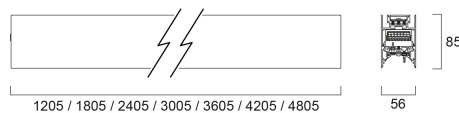

CONTINUUM PLUS 4.2 940 CO UGR DI DALI EM W

Item No: 2064943

Concord

CONTINUUM PLUS 4.2 940 CO UGR DI DALI EM W is a linear luminaire with trimless body for suspended mounting, various mounting accessories, direct/indirect light distribution (60/40 ratio), compact and minimalist design, ideal for offices, meeting rooms, corridors, education facilities, museums and libraries, white (RAL9016) finishing, extruded aluminium body, 4205x56x85mm dimensions, prismatic diffuser combined with lenses, 4000K (neutral white) colour temperature, total system power: 132W, total fixture output: 18700lm, luminaire efficacy: 142lm/W, colour rendering: Ra >90, LED Chromacity: 3 step MacAdam ellipse, lifespan: 89,000 hours L80B50, operating voltage: 220-240V / 50-60Hz, drive current: 2975mA, electronic driver, DALI dimmable, 3-hours LiFePO4 integrated DALI Self Test emergency, direct/indirect independently addressable, Class I electrical protection, IP20, IK03, suitable for internal environment only. The product is delivered without diffuser, end cap, suspension or power supply kit, the accessories eg rolled diffuser (2064607) to be ordered separately.

Technical Assets

Dimensions (mm)

Photometrics

Distance [m]	Cone diameter [m]	Beam diameter [m]	Beam diameter [ft]	Illuminance [lx]
0.5	0.73	0.71	2.33'	3370
			36.1"	8970
			35.3"	9270
1.0	1.46	1.42	4.66'	846
			36.1"	2144
			35.3"	2240
1.5	2.19	2.12	6.99'	376
			36.1"	907
			35.3"	942
2.0	2.92	2.83	9.30'	212
			36.1"	561
			35.3"	586
2.5	3.65	3.54	11.81'	131
			36.1"	339
			35.3"	373
3.0	4.38	4.25	14.04'	93
			36.1"	249
			35.3"	261

Packaging

Product EAN number	5025768649433
Packaging single length / height (cm)	431.0
Packaging single width (cm)	11.7
Packaging single depth (cm)	14.7
DUN14 (inner)	05025768649433
Units per outer package	1
Packaging outer length / height (cm)	431.0
Packaging outer width (cm)	11.7
Packaging outer depth (cm)	14.7