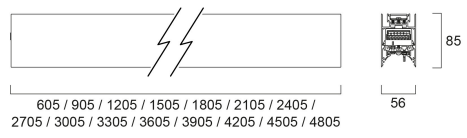

CONTINUUM PLUS 4.5 940 CO OPAL D DALI EM W

Item No: 2064971

Concord

CONTINUUM PLUS 4.5 940 CO OPAL D DALI EM W is a linear luminaire with trimless body for surface, suspended or recessed mounting, various mounting accessories, direct light distribution, compact and minimalist design, ideal for offices, meeting rooms, corridors, education facilities, museums and libraries, white (RAL9016) finishing, extruded aluminium body, 4505x56x85mm dimensions, opal diffuser, 4000K (neutral white) colour temperature, total system power: 85W, total fixture output: 10900lm, luminaire efficacy: 128lm/W, colour rendering: Ra >90, LED Chromacity: 3 step MacAdam ellipse, lifespan: 89,000 hours L80B50, operating voltage: 220-240V / 50-60Hz, drive current: 1875mA, electronic driver, DALI dimmable, 3-hours LiFePO4 integrated DALI Self Test emergency, Class I electrical protection, IP20, IK03, suitable for internal environment only. The product is delivered without diffuser, end cap, suspension or power supply kit, the accessories eg rolled diffuser (2064605) to be ordered separately.

Technical Assets

Dimensions (mm)

Photometrics

Distance [m]	Cone diameter [m]	Beam diameter [m]	Beam angle [°]	Beam angle [°]	Beam angle [°]	Illuminance [lx]
0.5	1.23	1.31	90°	90°	90°	19039
			80°	80°	210	210
			52°	52°	1380	1380
1.0	2.45	2.62	90°	90°	90°	4785
			80°	80°	53	53
			52°	52°	481	481
1.5	3.65	3.92	90°	90°	90°	1851
			80°	80°	264	264
			52°	52°	208	208
2.0	4.90	5.23	90°	90°	90°	1041
			80°	80°	152	152
			52°	52°	117	117
2.5	6.13	6.54	90°	90°	90°	666
			80°	80°	84	84
			52°	52°	73	73
3.0	7.36	7.85	90°	90°	90°	493
			80°	80°	59	59
			52°	52°	52	52

Packaging

Product EAN number	5025768649716
Packaging single length / height (cm)	461.0
Packaging single width (cm)	11.7
Packaging single depth (cm)	14.7
DUN14 (inner)	05025768649716
Units per outer package	1
Packaging outer length / height (cm)	461.0
Packaging outer width (cm)	11.7
Packaging outer depth (cm)	14.7