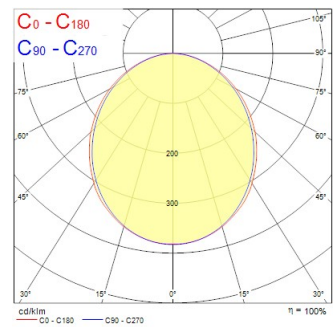

CONTINUUM PLUS 4.5 940 CO OPAL D DALI EM W

Item No: 2064971

Concord

CONTINUUM PLUS 4.5 940 CO OPAL D DALI EM W is a linear luminaire with trimless body for surface, suspended or recessed mounting, various mounting accessories, direct light distribution, compact and minimalist design, ideal for offices, meeting rooms, corridors, education facilities, museums and libraries, white (RAL9016) finishing, extruded aluminium body, 4505x56x85mm dimensions, opal diffuser, 4000K (neutral white) colour temperature, total system power: 85W, total fixture output: 10900lm, luminaire efficacy: 128lm/W, colour rendering: Ra >90, LED Chromacity: 3 step MacAdam ellipse, lifespan: 89,000 hours L80B50, operating voltage: 220-240V / 50-60Hz, drive current: 1875mA, electronic driver, DALI dimmable, 3-hours LiFePO4 integrated DALI Self Test emergency, Class I electrical protection, IP20, IK03, suitable for internal environment only. The product is delivered without diffuser, end cap, suspension or power supply kit, the accessories eg rolled diffuser (2064605) to be ordered separately.

Technical Assets

Dimensions (mm)

Photometrics

Distance [m]	Cone diameter [m]	Beam diameter [m]	Beam angle [°]	Beam angle [°]	Beam angle [°]	Illuminance [lx]
0.5	1.23	1.31	90°	90°	90°	19039
			80°	80°	210	210
			52°	52°	1380	1380
1.0	2.45	2.62	90°	90°	90°	4785
			80°	80°	53	53
			52°	52°	481	481
1.5	3.65	3.92	90°	90°	90°	1851
			80°	80°	264	264
			52°	52°	208	208
2.0	4.90	5.23	90°	90°	90°	1041
			80°	80°	152	152
			52°	52°	117	117
2.5	6.13	6.54	90°	90°	90°	666
			80°	80°	84	84
			52°	52°	73	73
3.0	7.36	7.85	90°	90°	90°	493
			80°	80°	59	59
			52°	52°	52	52

Optical data

Fixture luminous flux (lm)	10900
Luminaire efficacy (lm/W)	128
Correlated colour temperature (k)	4000
Light colour	Neutral White
CRI (Ra)	90
Colour Variation Initial (SDCM)	SDCM3
Distribution type	Symmetric
Glare control	< 25
Photobiological Risk Group	RG1
Luminous flux (emergency) (lm)	510