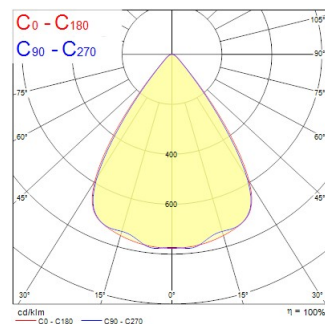

Photometrics

Distance [m]	Cone diameter [m]	Beam diameter [m]	Beam diameter [in]	Illuminance [lx]
0.5	0.71 0.73	0.71	28.3"	39193 10749 10749
1.0	1.42 1.46	1.42	35.3"	9790 2900 2900
1.5	2.12 2.19	2.12	38.3"	4261 1181 1181
2.0	2.83 2.92	2.83	38.3"	2447 672 672
2.5	3.54 3.65	3.54	38.3"	1556 433 433
3.0	4.25 4.38	4.25	38.3"	1000 268 268

Distance [m]   Cone diameter [m]   Illuminance [lx]
— C0 - C180 (Half beam angle: 72.9°)
— C90 - C270 (Half beam angle: 70.6°)