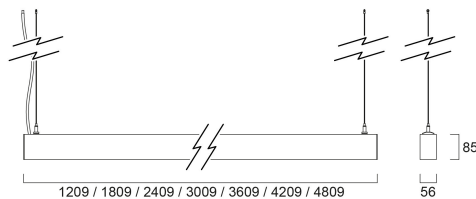

# CONTINUUM PLUS 4.8 940 ST OPAL DI DALI EM W

Item No: 2065060

Concord

CONTINUUM PLUS 4.8 940 ST OPAL DI DALI EM W is a linear luminaire for suspended mounting with 3 meter pre-wiring and complete with end caps and suspension cables, direct/indirect light distribution (60/40 ratio), compact and minimalist design, ideal for offices, meeting rooms, corridors, education facilities, museums and libraries, white (RAL9016) finishing, extruded aluminium body, 4809x56x85mm dimensions, opal diffuser, 4000K (neutral white) colour temperature, total system power: 150W, total fixture output: 20400lm, luminaire efficacy: 136lm/W, colour rendering: Ra >90, LED Chromacity: 3 step MacAdam ellipse, lifespan: 89,000 hours L80B50, operating voltage: 220-240V / 50-60Hz, drive current: 3400mA, electronic driver, DALI dimmable, 3-hours LiFePO4 integrated DALI Self Test emergency, direct/indirect independently addressable, Class I electrical protection, IP20, IK03, suitable for internal environment only.

### Dimensions (mm)

## Physical data

Housing colour	RAL 9016 - Traffic white / Bezel
IP rating	IP20
IK rating	IK03
Diffuser finish	Opal
Diffuser material	PC Polycarbonate
Reflector finish	Not Applicable
Nominal Product Length (mm)	4809
Nominal Product Width (mm)	56
Nominal Product Height (mm)	85
Weight (kg)	13.6

## Packaging

Product EAN number	5025768650606
Packaging single length / height (cm)	491.0
Packaging single width (cm)	11.7
Packaging single depth (cm)	14.7
DUN14 (inner)	05025768650606
Units per outer package	1
Packaging outer length / height (cm)	491.0
Packaging outer width (cm)	11.7
Packaging outer depth (cm)	14.7