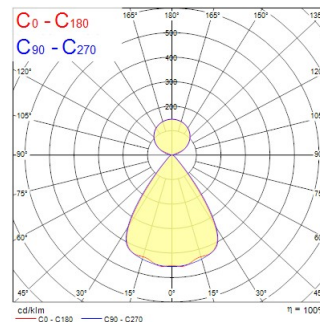

### Dimensions (mm)

### Photometrics

Distance [m]	Cone diameter [m]	Beam diameter [m]	Beam diameter [ft]	Illuminance [lx]
0.5	0.73	0.71	2.33'	3004
			2.33'	1072
1.0	1.46	1.42	4.66'	756
			4.66'	250
1.5	2.19	2.12	7.00'	426
			7.00'	144
2.0	2.92	2.83	9.27'	249
			9.27'	82
2.5	3.65	3.54	11.64'	157
			11.64'	51
3.0	4.38	4.25	14.04'	107
			14.04'	36

Distance [m] Cone diameter [m] Beam diameter [m] Beam diameter [ft] Illuminance [lx]  
 — C0 - C180 (Half beam angle: 70.6°)  
 — C90 - C270 (Half beam angle: 72.2°)