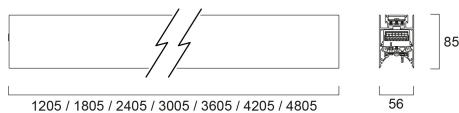

CONTINUUM PLUS 4.8 940 CO OPAL DI DALI EM W

Item No: 2065076

Concord

CONTINUUM PLUS 4.8 940 CO OPAL DI DALI EM W is a linear luminaire with trimless body for suspended mounting, various mounting accessories, direct/indirect light distribution (60/40 ratio), compact and minimalist design, ideal for offices, meeting rooms, corridors, education facilities, museums and libraries, white (RAL9016) finishing, extruded aluminium body, 4805x56x85mm dimensions, opal diffuser, 4000K (neutral white) colour temperature, total system power: 150W, total fixture output: 20400lm, luminaire efficacy: 136lm/W, colour rendering: Ra >90, LED Chromacity: 3 step MacAdam ellipse, lifespan: 89,000 hours L80B50, operating voltage: 220-240V / 50-60Hz, drive current: 3400mA, electronic driver, DALI dimmable, 3-hours LiFePO4 integrated DALI Self Test emergency, direct/indirect independently addressable, Class I electrical protection, IP20, IK03, suitable for internal environment only. The product is delivered without diffuser, end cap, suspension or power supply kit, the accessories eg rolled diffuser (2064605) to be ordered separately.

Technical Assets

Dimensions (mm)

Photometrics

Distance [m]	Cone diameter [m]	Beam diameter [m]	Illuminance [lx]
0.5	1.23 1.31	0.07 0.08	1701 2220
1.0	2.45 2.62	0.14 0.16	441 595
1.5	3.68 3.92	0.21 0.24	191 220
2.0	4.90 5.23	0.28 0.32	113 124
2.5	6.13 6.54	0.35 0.40	70 79
3.0	7.36 7.85	0.42 0.48	49 55

Distance [m] Cone diameter [m] Beam diameter [m] Illuminance [lx]
 — C0 - C180 (Half beam angle: 105.2°)
 — C90 - C270 (Half beam angle: 101.6°)

CONTINUUM PLUS 4.8 940 CO OPAL DI DALI EM W

Item No: 2065076

Packaging

Product EAN number	5025768650767
Packaging single length / height (cm)	491.0
Packaging single width (cm)	11.7
Packaging single depth (cm)	14.7
DUN14 (inner)	05025768650767
Units per outer package	1
Packaging outer length / height (cm)	491.0
Packaging outer width (cm)	11.7
Packaging outer depth (cm)	14.7