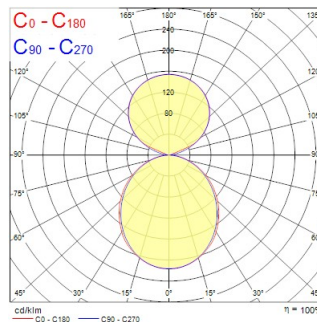

Technical Assets

Dimensions (mm)

Photometrics

Distance [m]	Cone diameter [m]	Beam diameter [m]	Illuminance [lx]
0.5	1.23 1.31	0.07 0.08	1701 2220
1.0	2.45 2.62	0.14 0.16	441 595
1.5	3.68 3.92	0.21 0.24	191 220
2.0	4.90 5.23	0.28 0.32	113 124
2.5	6.13 6.54	0.35 0.40	70 79
3.0	7.36 7.85	0.42 0.48	49 55

Distance [m] Cone diameter [m] Beam diameter [m] Illuminance [lx]
 — C0 - C180 (Half beam angle: 105.2°)
 — C90 - C270 (Half beam angle: 101.6°)

CONTINUUM PLUS 4.8 940 CO OPAL DI DALI EM W

Item No: 2065076

Optical data

Fixture luminous flux (lm)	20400
Luminaire efficacy (lm/W)	136
Correlated colour temperature (k)	4000
Light colour	Neutral White
CRI (Ra)	90
Colour Variation Initial (SDCM)	SDCM3
Distribution type	Symmetric
Glare control	< 25
Photobiological Risk Group	RG1
Luminous flux (emergency) (lm)	510