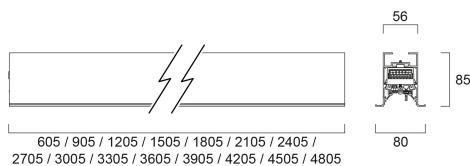

CONTINUUM PLUS TR 4.8 940 CO UGR D DALI EM W

Item No: 2065080

Concord

CONTINUUM PLUS TR 4.8 940 CO UGR D DALI EM W is a linear luminaire with trim body for plasterboard ceilings, suitable for recessed installation either horizontally or vertically, recessed mounting accessory, direct light distribution, compact and minimalist design, ideal for offices, meeting rooms, corridors, education facilities, museums and libraries, white (RAL9016) finishing, extruded aluminium body, 4805x80x85mm dimensions, prismatic diffuser combined with lenses, 4000K (neutral white) colour temperature, total system power: 90W, total fixture output: 12600lm, luminaire efficacy: 140lm/W, colour rendering: Ra >90, LED Chromacity: 3 step MacAdam ellipse, lifespan: 89,000 hours L80B50, operating voltage: 220-240V / 50-60Hz, drive current: 2000mA, electronic driver, DALI dimmable, 3-hours LiFePO4 integrated DALI Self Test emergency, Class I electrical protection, IP20, IK03, suitable for internal environment only. The product is delivered without diffuser, end cap, suspension or power supply kit, the accessories eg rolled diffuser (2064607) to be ordered separately.

Technical Assets

Dimensions (mm)

Photometrics

Distance [m]	Cone diameter [m]	Beam diameter [m]	Beam diameter [ft]	Illuminance [lx]
0.5	0.71 0.73	0.71 0.73	2.33 2.39	29109 10740 10740
1.0	1.42 1.46	1.42 1.46	4.66 4.78	7300 2988 2988
1.5	2.12 2.19	2.12 2.19	6.99 7.17	4351 1164 1164
2.0	2.83 2.92	2.83 2.92	9.32 9.55	2447 973 973
2.5	3.54 3.65	3.54 3.65	11.64 11.96	1566 653 653
3.0	4.25 4.38	4.25 4.38	13.96 14.37	1008 298 298

Packaging

Product EAN number	5025768650804
Packaging single length / height (cm)	491.0
Packaging single width (cm)	11.7
Packaging single depth (cm)	14.7
DUN14 (inner)	05025768650804
Units per outer package	1
Packaging outer length / height (cm)	491.0
Packaging outer width (cm)	11.7
Packaging outer depth (cm)	14.7