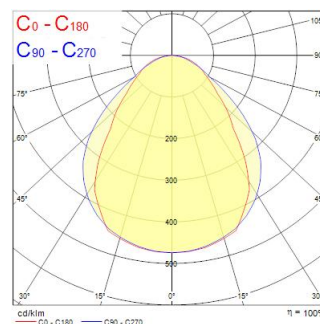

Technical Assets

Dimensions (mm)

Photometrics

Distance [m]	Cone diameter [m]	E107	E100	E100	E100
0.5	1.14 0.82	6724	483°	981	1559
1.0	2.28 1.64	1681	483°	245	290
1.5	3.43 2.46	747	483°	157	173
2.0	4.57 3.29	420	483°	91	97
2.5	5.71 4.11	289	483°	58	65
3.0	6.85 4.93	197	483°	37	43

Distance [m] Cone diameter [m] Illuminance [lx]

— C0 - C180 (Half beam angle: 75.9°)
— C90 - C270 (Half beam angle: 97.6°)

OFFICELYTE 600X600 HE 4K EM

Item No: 2069246

Concord

General data

Product name	OFFICELYTE 600X600 HE 4K EM
Technology	LED
Cap/Base	N/A
Housing	Steel
Mount	Ceiling recessed mounting
Built in presence detector	NONE
Fixture rating	Enclosed
General application	Office, Hospitality, Retail, Education
Performance ambient temperature Tq (°C)	25
Virtual assistant compatibility	N/A
ETIM Class	EC002892
Warranty	5 years

Optical data

Fixture luminous flux (lm)	3375
Luminaire efficacy (lm/W)	125
LOR (%)	100
Correlated colour temperature (k)	4000
Light colour	Neutral White
CRI (Ra)	80
Colour Consistency (SDCM)	3
Colour Variation Initial (SDCM)	SDCM3
Distribution type	Symmetric
Glare control	< 19
Photobiological Risk Group	RG0
Luminous flux (emergency) (lm)	221

Lifetime data

Lifespan L70 B50	120000
Lifespan L80 B20	58000

OFFICELYTE 600X600 HE 4K EM

Item No: 2069246

Concord

Physical data

Housing colour	RAL 9016 - Traffic white / Bezel
IP rating	IP20
IK rating	IK02
Diffuser finish	Matt/satinized
Diffuser material	PMMA Acrylic
Nominal Product Length (mm)	595
Nominal Product Width (mm)	595
Nominal Product Height (mm)	87
Weight (kg)	7.1
Recessed Depth (mm)	200