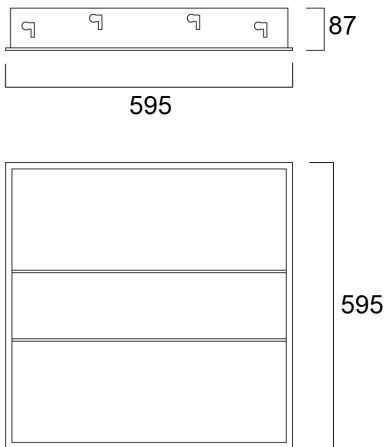

OFFICELYTE 600X600 HE 4K EM

Item No: 2069246

Concord

Concord OFFICELYTE 600X600 HE 4K EM is a high performance low glare luminaire for offices and education applications. Ceiling recessed 600x600mm. Micro Prismatic optics. White RAL 9010. Constant current driver. 3 hours emergency operation with integral batteries. 4000K Neutral White LED, Typical CRI=85, chromaticity tolerance of 3-step MacAdam ellipse, lumen package of 3,375lm, total power consumption 27W, efficacy of 125lm/W. Lifespan 120,000 hours L70B50, 58,000 hours L80B20, UGR<19. IK02, IP20, Electrical Protection Class I, Photobiological Risk Group 0. PMMA diffuser, Glow Wire test 650°C.

Technical Assets

Dimensions (mm)

Photometrics

Distance [m]	Cone diameter [m]	E107	E100	E100	E100
0.5	1.14 0.82	6724	483°	981	1559
1.0	2.28 1.64	1681	483°	245	290
1.5	3.43 2.46	747	483°	157	173
2.0	4.57 3.29	420	483°	91	97
2.5	5.71 4.11	289	483°	58	65
3.0	6.85 4.93	197	483°	37	43

Distance [m] Cone diameter [m] Illuminance [lx]

— C0 - C180 (Half beam angle: 75.9°)
— C90 - C270 (Half beam angle: 97.6°)

OFFICELYTE 600X600 HE 4K EM

Item No: 2069246

Concord

General data

Product name	OFFICELYTE 600X600 HE 4K EM
Technology	LED
Cap/Base	N/A
Housing	Steel
Mount	Ceiling recessed mounting
Built in presence detector	NONE
Fixture rating	Enclosed
General application	Office, Hospitality, Retail, Education
Performance ambient temperature Tq (°C)	25
Virtual assistant compatibility	N/A
ETIM Class	EC002892
Warranty	5 years

Packaging

Product EAN number	5025768692460
Packaging single length / height (cm)	63.5
Packaging single width (cm)	73.0
Packaging single depth (cm)	15.5
DUN14 (inner)	05025768692460
Units per outer package	1
Packaging outer length / height (cm)	63.5
Packaging outer width (cm)	73.0
Packaging outer depth (cm)	15.5