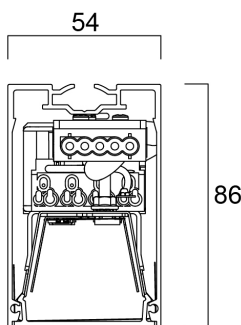

Technical Assets

Dimensions (mm)

Photometrics

Distance [m]	Cone diameter [m]	Beam diameter [m]	Beam diameter [m]	Illuminance [lx]
0.5	1.12 0.86	0.17	0.17	8705
		E100	E100	1292
		E100	E100	1957
1.0	2.24 1.73	0.34	0.34	2178
		E100	E100	333
		E100	E100	682
1.5	3.36 2.60	0.51	0.51	967
		E100	E100	144
		E100	E100	294
2.0	4.47 3.56	0.68	0.68	544
		E100	E100	81
		E100	E100	153
2.5	5.59 4.47	0.85	0.85	348
		E100	E100	48
		E100	E100	72
3.0	6.71 5.36	1.02	1.02	242
		E100	E100	36
		E100	E100	50

Distance [m] Cone diameter [m] Illuminance [lx]

— C0 - C180 (Half beam angle: 69.9°) — C90 - C270 (Half beam angle: 96.4°)

MC2 2.4M 4K DALI BLK OPAL

Item No: 2071583

Concord

General data

Product name	MC2 2.4M 4K DALI BLK OPAL
Technology	LED
Cap/Base	N/A
Housing	Aluminium
Mount	Ceiling recessed mounting
Built in presence detector	NONE
General application	Office, Education, Retail
Operating temperature range (°C)	1°C...+40°C
Performance ambient temperature Tq (°C)	25
Virtual assistant compatibility	N/A
ETIM Class	EC002892
E-number FI	4170350
Warranty	5 years

Packaging

Product EAN number	5025768715831
Packaging single length / height (cm)	256.0
Packaging single width (cm)	15.0
Packaging single depth (cm)	15.0
DUN14 (inner)	05025768715831
Units per outer package	1
Packaging outer length / height (cm)	256.0
Packaging outer width (cm)	15.0
Packaging outer depth (cm)	15.0