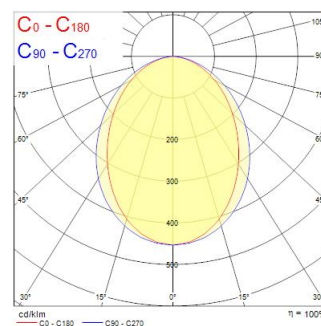

Technical Assets

Dimensions (mm)

Photometrics

Distance [m]	Cone diameter [m]	Beam diameter [m]	Beam diameter [m]	Illuminance [lx]
0.5	1.12 0.86	0.17	0.17	8705
		E100	E100	1292
		E100	E100	1957
1.0	2.24 1.73	0.34	0.34	2178
		E100	E100	333
		E100	E100	682
1.5	3.36 2.60	0.51	0.51	967
		E100	E100	144
		E100	E100	294
2.0	4.47 3.56	0.68	0.68	544
		E100	E100	81
		E100	E100	153
2.5	5.59 4.47	0.85	0.85	348
		E100	E100	48
		E100	E100	72
3.0	6.71 5.36	1.02	1.02	242
		E100	E100	36
		E100	E100	50

Distance [m] Cone diameter [m] Illuminance [lx]

— C0 - C180 (Half beam angle: 69.9°) — C90 - C270 (Half beam angle: 96.4°)

MC2 2.4M 4K DALI BLK OPAL

Item No: 2071583

Concord

General data

Product name	MC2 2.4M 4K DALI BLK OPAL
Technology	LED
Cap/Base	N/A
Housing	Aluminium
Mount	Ceiling recessed mounting
Built in presence detector	NONE
General application	Office, Education, Retail
Operating temperature range (°C)	1°C...+40°C
Performance ambient temperature Tq (°C)	25
Virtual assistant compatibility	N/A
ETIM Class	EC002892
E-number FI	4170350
Warranty	5 years

Optical data

Fixture luminous flux (lm)	4800
Luminaire efficacy (lm/W)	133
LOR (%)	100
Correlated colour temperature (k)	4000
Light colour	Neutral White
CRI (Ra)	80
Colour Variation Initial (SDCM)	SDCM3
Adjustable chromaticity	N
Distribution type	Symmetric
Glare control	< 25
Photobiological Risk Group	RG0