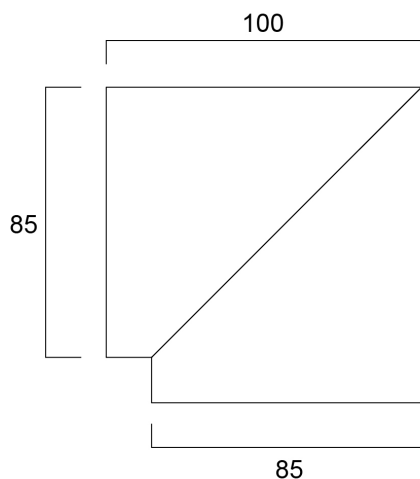

MC2 90DEG VER-CORNER BLK OPAL

Item No: 2071656

Concord

MC2 90DEG VERTI-CORNER BLK OPAL 90 degree vertical corner accessory, black RAL9005 finishing, trimless detail for a seamless finish, diffuser: opal, ideal for creating continuous runs across ceilings and down walls, suitable for use on Mini Continuum II.

Technical Assets

Dimensions (mm)

Photometrics

MC2 90DEG VER-CORNER BLK OPAL

Item No: 2071656

Concord

General data

Product name	MC2 90DEG VER-CORNER BLK OPAL
Technology	Non - Electrical Device
Accessory type	Mounting
Type of accessory	Coupler/connector L-shape
Housing	Aluminium
Mount	Ceiling recessed mounting
General application	Education, Hospitality, Office, Retail
ETIM Class	EC002557
E-number FI	4170373
Warranty	5 years

Physical data

Housing colour	Black
IP rating	IP20
IK rating	IK03
Diffuser finish	Opal
Nominal Product Length (mm)	100
Nominal Product Width (mm)	100
Nominal Product Height (mm)	54
Weight (kg)	0.5

Packaging

Product EAN number	5025768716562
Packaging single length / height (cm)	15.0
Packaging single width (cm)	20.0
Packaging single depth (cm)	10.0
DUN14 (inner)	05025768716562
Units per outer package	1
Packaging outer length / height (cm)	15.0
Packaging outer width (cm)	20.0
Packaging outer depth (cm)	10.0