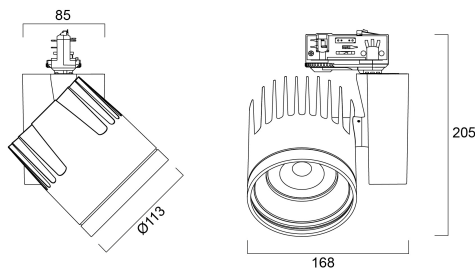

BEACON XXL WB DALI 3K L3 WHT

Item No: 2093023

Concord

2093023 BEACON XXL WB DALI 3K L3 WHT Integrated LED spotlight, white RAL 9016, compact and minimalist design, ideal for double height spaces, retail and display applications, die-cast aluminium body, passive cooling heatsink, beam angle: 67° wide beam, optics: Silicone lens for controlled beam, colour temperature: 3000K warm white, total system power: 48W, total fixture output: 4355lm, luminaire efficacy: 91lm/W, LOR: 100%, colour rendering: Ra 93 typical, LED Chromacity: 3 step MacAdam ellipse, IR/UV free light source without heat radiation, operating voltage: 220-240V / 50-60Hz, drive current: 1200mA, electronic driver, DALI dimmable, power factor: 0.95 electrical protection: CLASS I, DALI track adaptor, suitable for Concord Lytespan DALI track, ingress protection rating: IP20. IMPORTANT NOTE: This fixture can only be used on the Lytespan DALI or Lytebeam DALI tracks !

Technical Assets

Dimensions (mm)

Photometrics

| Distance [m] | Cone diameter [m] | E171 [lx] | E172 [lx] | E173 [lx] |
|--------------|-------------------|-----------|-----------|-----------|
| 0.5 | 0.66 | 1596 | 492 | 492 |
| 1.0 | 1.32 | 399 | 193 | 193 |
| 1.5 | 1.99 | 177 | 87 | 87 |
| 2.0 | 2.65 | 100 | 45 | 45 |
| 2.5 | 3.31 | 64 | 29 | 29 |
| 3.0 | 3.97 | 44 | 19 | 19 |

Distance [m] Cone diameter [m] Illuminance [lx]
 — C0 - C180 (Half beam angle: 67.0°)

BEACON XXL WB DALI 3K L3 WHT

Item No: 2093023

Concord

General data

| | |
|---|------------------------------|
| Product name | BEACON XXL WB DALI 3K L3 WHT |
| Technology | LED |
| Cap/Base | N/A |
| Housing | Aluminium |
| Mount | Track mounting |
| Environment | Internal |
| General application | Retail |
| Performance ambient temperature Tq (°C) | 25 |
| ETIM Class | EC001744 |
| Warranty | 5 years |