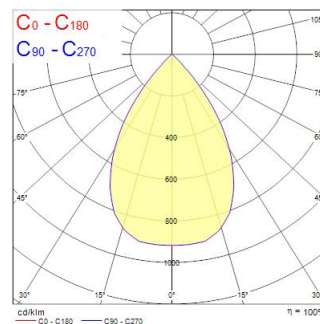

Technical Assets

Dimensions (mm)

Photometrics

| Distance [m] | Cone diameter [m] | E171 [lx] | E172 [lx] | E173 [lx] |
|--------------|-------------------|-----------|-----------|-----------|
| 0.5 | 0.66 | 1596 | 492 | 492 |
| 1.0 | 1.32 | 399 | 193 | 193 |
| 1.5 | 1.99 | 177 | 87 | 87 |
| 2.0 | 2.65 | 100 | 45 | 45 |
| 2.5 | 3.31 | 64 | 29 | 29 |
| 3.0 | 3.97 | 44 | 19 | 19 |

Distance [m] Cone diameter [m] Illuminance [lx]
 — C0 - C180 (Half beam angle: 67.0°)

BEACON XXL WB DALI 3K L3 WHT

Item No: 2093023

Concord

General data

| | |
|---|------------------------------|
| Product name | BEACON XXL WB DALI 3K L3 WHT |
| Technology | LED |
| Cap/Base | N/A |
| Housing | Aluminium |
| Mount | Track mounting |
| Environment | Internal |
| General application | Retail |
| Performance ambient temperature Tq (°C) | 25 |
| ETIM Class | EC001744 |
| Warranty | 5 years |

Optical data

| | |
|-----------------------------------|------------|
| Fixture luminous flux (lm) | 4355 |
| Luminaire efficacy (lm/W) | 90.73 |
| LOR (%) | 100 |
| Correlated colour temperature (k) | 3000 |
| Light colour | Warm White |
| CRI (Ra) | 93 |
| Colour Consistency (SDCM) | 3 |
| Adjustable chromaticity | N |
| Beam Angle (°) | 67 |
| Photobiological Risk Group | RG1 |

Lifetime data

| | |
|------------------|--------|
| Lifespan L70 B50 | 100000 |
| Lifespan L80 B20 | 100000 |
| Lifespan L90 B10 | 55500 |

Physical data

| | |
|-----------------------------|----------------|
| Housing colour | White |
| IP rating | IP20 |
| Diffuser finish | Diffuse |
| Reflector finish | Not Applicable |
| Nominal Product Length (mm) | 85 |
| Nominal Product Width (mm) | 168 |
| Nominal Product Height (mm) | 205 |
| Weight (kg) | 1.443 |