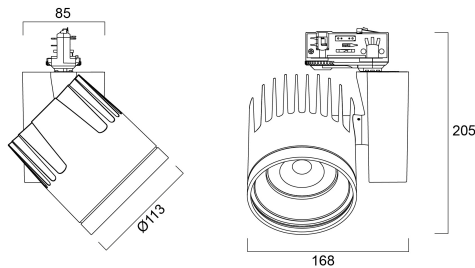

# BEACON XXL WB DALI 4K L3 BLK

Item No: 2093064

Concord

2093064 BEACON XXL WB DALI 4K L3 BLK Integrated LED spotlight, black RAL 9005, compact and minimalist design, ideal for double height spaces, retail and display applications, die-cast aluminium body, passive cooling heatsink, beam angle: 67° wide beam, optics: Silicone lens for controlled beam, colour temperature: 4000K neutral white, total system power: 48W, total fixture output: 4884lm, luminaire efficacy: 102lm/W, LOR: 100%, colour rendering: Ra 93 typical, LED Chromacity: 3 step MacAdam ellipse, IR/UV free light source without heat radiation, operating voltage: 220-240V / 50-60Hz, drive current: 1200mA, electronic driver, DALI dimmable, power factor: 0.95 electrical protection: CLASS I, DALI track adaptor, suitable for Concord Lytespan DALI track, ingress protection rating: IP20. **IMPORTANT NOTE:** This fixture can only be used on the Lytespan DALI or Lytebeam DALI tracks !

### Dimensions (mm)

## Physical data

Housing colour	Black
IP rating	IP20
Diffuser finish	Diffuse
Reflector finish	Not Applicable
Nominal Product Length (mm)	85
Nominal Product Width (mm)	168
Nominal Product Height (mm)	205
Weight (kg)	1.443

## Packaging

Product EAN number	5025768930647
Packaging single length / height (cm)	25.0
Packaging single width (cm)	19.5
Packaging single depth (cm)	20.0
DUN14 (inner)	05025768930647
Units per outer package	1
Packaging outer length / height (cm)	25.0
Packaging outer width (cm)	19.5
Packaging outer depth (cm)	20.0