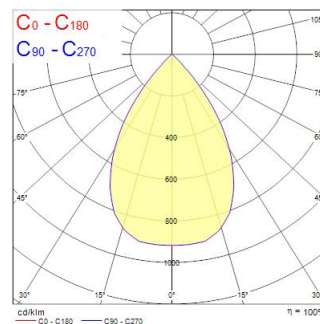

### Dimensions (mm)

### Photometrics

Distance [m]	Cone diameter [m]	E171	E172	Illuminance [lx]
0.5	0.66	1755	33.8°	621
1.0	1.32	444	33.8°	154
1.5	1.99	190	33.8°	69
2.0	2.65	111	33.8°	38
2.5	3.31	71	33.8°	28
3.0	3.97	49	33.8°	18

Distance [m] Cone diameter [m] Illuminance [lx]  
 — C0 - C180 (Half beam angle: 67.0°)