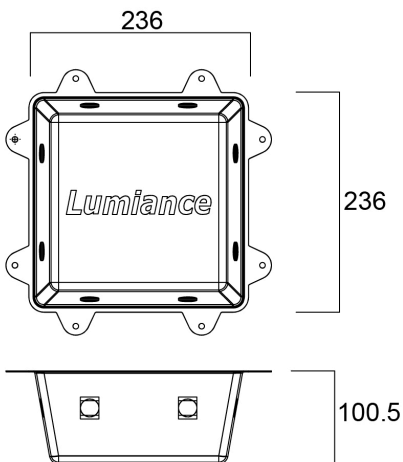

# Recess Box Extra Small 220X220X100MM

Item No: 3007935

**SYLVANIA**

**PRO**<sup>TM</sup>

CE UK  
CA

Insulation recess box extra small 220X220X100 protect transformers, fixtures and building parts against overheating. The boxes are made of flame retardant red polypropylene. They are suitable for mounting on normally flammable materials such as wood. Other fixtures can also be used in combination with these boxes, provided that the minimum recess dimensions and maximum Wattages specified for those fixtures in insulated ceilings are respected.

### Dimensions (mm)

# Recess Box Extra Small 220X220X100MM

Item No: 3007935

**SYLVANIA**

## Packaging

Product EAN number	8711971079354
Packaging single length / height (cm)	22.0
Packaging single width (cm)	22.0
Packaging single depth (cm)	10.0
DUN14 (inner)	18711971079351
Units per outer package	10
Packaging outer length / height (cm)	22.0
Packaging outer width (cm)	22.0
Packaging outer depth (cm)	10.0