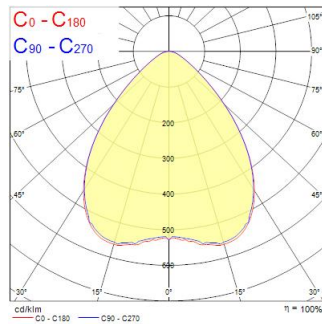

### Dimensions (mm)

### Photometrics

Distance [m]	Cone diameter [m]	Beam diameter [m]	Beam angle [°]	Illuminance [lx]
0.5	0.52 0.51	0.52 0.51	62° 62°	354 354
1.0	1.03 1.02	1.03 1.02	62° 62°	87 87
1.5	1.54 1.53	1.54 1.53	62° 62°	38 38
2.0	2.05 2.04	2.05 2.04	62° 62°	17 17
2.5	2.56 2.55	2.56 2.55	62° 62°	9 9
3.0	3.07 3.06	3.07 3.06	62° 62°	5 5

Distance [m]    Cone diameter [m]    Beam diameter [m]    Beam angle [°]    Illuminance [lx]

— C0 - C180 (Half beam angle: 84.0°)    — C90 - C270 (Half beam angle: 65.0°)

## Physical data

Housing colour	White
IP rating	IP44/20
IK rating	IK02
Diffuser finish	Opal
Diffuser material	PC Polycarbonate
Nominal Product Length (mm)	225
Nominal Product Width (mm)	225
Nominal Product Height (mm)	90
Weight (kg)	1.019
Recessed Depth (mm)	90