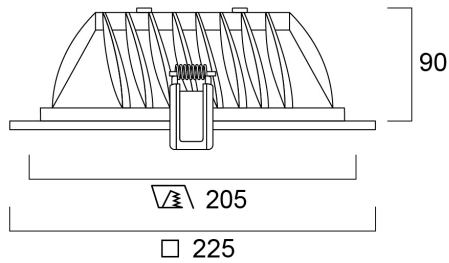

# Sylighter 225 Square LED 21W NW

Item No: 3031705

A square downlight with cut out of 205mm with phase dimmable driver included

### Dimensions (mm)

## Physical data

Housing colour	White
IP rating	IP44/20
IK rating	IK02
Diffuser finish	Opal
Diffuser material	PC Polycarbonate
Nominal Product Length (mm)	225
Nominal Product Width (mm)	225
Nominal Product Height (mm)	90
Weight (kg)	1.019
Recessed Depth (mm)	90

## Packaging

Product EAN number	8711971317050
Packaging single length / height (cm)	25.87
Packaging single width (cm)	24.07
Packaging single depth (cm)	10.23
DUN14 (inner)	18711971317057
Units per outer package	8
Packaging outer length / height (cm)	53.6
Packaging outer width (cm)	49.7
Packaging outer depth (cm)	23.0