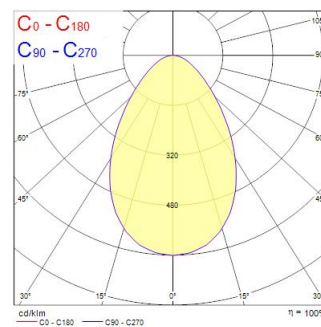

Technical Assets

Dimensions (mm)

Photometrics

Distance [m]	Cone diameter [m]	E(0°)	E(30°)	E(45°)	E(60°)	E(75°)	E(90°)
0.5	0.71	1939	559	301	188	121	84
1.0	1.42	486	142	75	47	29	21
1.5	2.13	215	65	34	21	13	9
2.0	2.84	121	35	18	11	7	5
2.5	3.55	73	21	11	7	4	3
3.0	4.26	54	15	8	5	3	2

— C0 - C180 (Half beam angle: 70.8°)

Insaver 150 HE Topper LED WW PIR

Item No: 3033920

SYLVANIA

General data

Product name	Insaver 150 HE Topper LED WW PIR
Technology	LED
Cap/Base	N/A
Housing	Aluminium
Mount	Ceiling recessed mounting
Environment	External
General application	Hospitality, Logistics & Industry, Office
ETIM Class	EC001744
E-number FI	4271108
E-number SE	7467400
Warranty	3 years

Optical data

Fixture luminous flux (lm)	740
Luminaire efficacy (lm/W)	93
LOR (%)	100
Correlated colour temperature (k)	3000
Light colour	Warm White
CRI (Ra)	80
Colour Variation Initial (SDCM)	SDCM5
Adjustable chromaticity	N
Beam Angle (°)	64
Glare control	< 25
Photobiological Risk Group	RG0