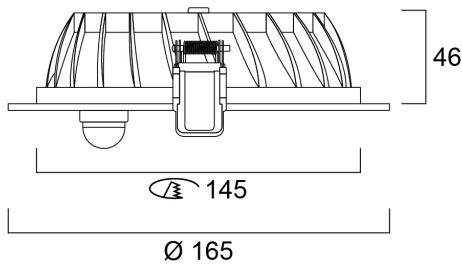

Insaver 150 HE Topper LED WW PIR

Item No: 3033920

SYLVANIA

PROTM

Insaver HE Topper is a ceiling recessed LED downlight with integrated PIR sensor with time (up to 8 mins) and daylight lux level settings. Die-cast aluminium body, Non dimmable LED driver, 8W, 740lm, 93lm/W, 3000K, shallow recessed depth of 55mm.

Technical Assets

Dimensions (mm)

Photometrics

Distance [m]	Cone diameter [m]	E(0°)	E(30°)	E(45°)	E(60°)	E(75°)	E(90°)
0.5	0.71	1939	559	301	188	121	84
1.0	1.42	486	142	75	47	29	21
1.5	2.13	215	65	34	21	13	9
2.0	2.84	121	35	18	11	7	5
2.5	3.55	73	21	11	7	4	3
3.0	4.26	54	15	8	5	3	2

— C0 - C180 (Half beam angle: 70.8°)

Insaver 150 HE Topper LED WW PIR

Item No: 3033920

SYLVANIA

General data

Product name	Insaver 150 HE Topper LED WW PIR
Technology	LED
Cap/Base	N/A
Housing	Aluminium
Mount	Ceiling recessed mounting
Environment	External
General application	Hospitality, Logistics & Industry, Office
ETIM Class	EC001744
E-number FI	4271108
E-number SE	7467400
Warranty	3 years

Insaver 150 HE Topper LED WW PIR

Item No: 3033920

SYLVANIA

Packaging

Product EAN number	8711971339205
Packaging single length / height (cm)	25.0
Packaging single width (cm)	17.0
Packaging single depth (cm)	14.0
DUN14 (inner)	18711971339202
Units per outer package	12
Packaging outer length / height (cm)	78.0
Packaging outer width (cm)	36.0
Packaging outer depth (cm)	31.0