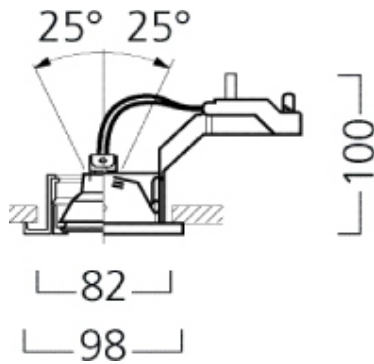

QR-CB51 50W GU/GX5.3

Item No: 3035040

Technical Assets

Dimensions (mm)

Photometrics

Distance [m]	Core diameter [m]	Beam diameter [m]	Illuminance [lx]
0.5	0.07	0.14	9900 8300
1.0	0.14	0.28	4950 2075
1.5	0.22	0.42	3300 1500
2.0	0.29	0.57	2475 1010
2.5	0.36	0.72	1980 735
3.0	0.43	0.87	1650 550

Distance [m] Core diameter [m] Illuminance [lx]
 C0 - C180 (Half beam angle: 8.2°)

QR-CB51 50W GU/GX5.3

Item No: 3035040

General data

Product name	QR-CB51 50W GU/GX5.3
Housing	Aluminium
Mount	Ceiling recessed mounting
Environment	Interior
General application	Retail
E-number FI	4277728
E-number SE	7472753

Optical data

Adjustable chromaticity	N
Distribution type	Adjustable

Electrical data

Electrical protection	Class III
Control gear mounting	Remote

Physical data

Housing colour	Silver
IP rating	IP20
Max. Lamp Diameter (mm) - D	98
Weight (kg)	0.2
Recessed Depth (mm)	100

Packaging

Product EAN number	8711971350408
Packaging single width (cm)	11.0
Packaging single depth (cm)	12.0
Packaging outer length / height (cm)	11.0

Safety data

Glow Wire Test (°C)	850
---------------------	-----