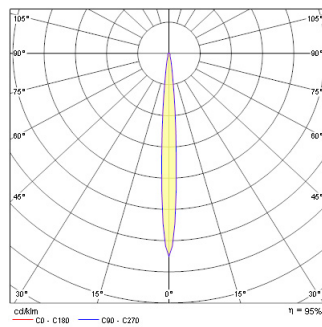

QR-CB51 50W GU/GX5.3

Item No: 3035040

Technical Assets

Dimensions (mm)

Photometrics

Distance [m]	Core diameter [m]	Beam diameter [m]	Illuminance [lx]
0.5	0.07	0.14	9900 8300
1.0	0.14	0.28	4950 2075
1.5	0.22	0.42	3300 1500
2.0	0.29	0.57	2475 1010
2.5	0.36	0.72	1980 735
3.0	0.43	0.87	1650 550

Distance [m] Core diameter [m] Illuminance [lx]
 C0 - C180 (Half beam angle: 8.2°)

QR-CB51 50W GU/GX5.3

Item No: 3035040

General data

Product name	QR-CB51 50W GU/GX5.3
Housing	Aluminium
Mount	Ceiling recessed mounting
Environment	Interior
General application	Retail
E-number FI	4277728
E-number SE	7472753

Optical data

Adjustable chromaticity	N
Distribution type	Adjustable

Electrical data

Electrical protection	Class III
Control gear mounting	Remote

Physical data

Housing colour	Silver
IP rating	IP20
Max. Lamp Diameter (mm) - D	98
Weight (kg)	0.2
Recessed Depth (mm)	100

Packaging

Product EAN number	8711971350408
Packaging single width (cm)	11.0
Packaging single depth (cm)	12.0
Packaging outer length / height (cm)	11.0

Safety data

Glow Wire Test (°C)	850
---------------------	-----