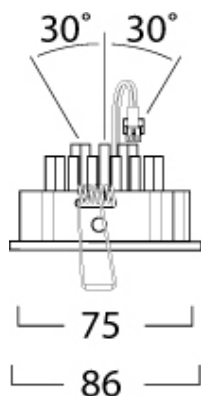

### Dimensions (mm)

### Physical data

Housing colour	Chrome
Nominal Product Length (mm)	86
Nominal Product Width (mm)	86
Weight (kg)	0.17
Recessed Depth (mm)	47

## Packaging

Product EAN number	8711971793229
Packaging single width (cm)	11.0
Packaging single depth (cm)	7.0
Packaging outer length / height (cm)	14.0