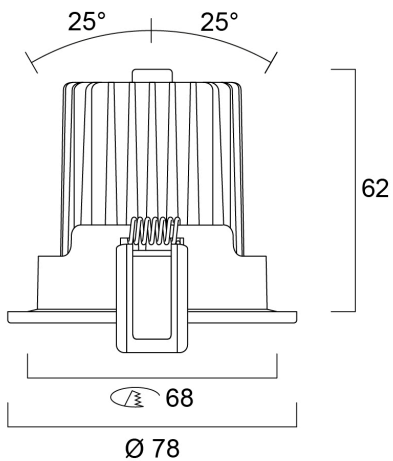

### Dimensions (mm)

## Optical data

Fixture luminous flux (lm)	515
Luminaire efficacy (lm/W)	51.5
LOR (%)	100
Correlated colour temperature (k)	4000
Light colour	Neutral White
CRI (Ra)	83
Colour Consistency (SDCM)	5
Adjustable chromaticity	N
Beam Angle (°)	36
Distribution type	Direct

## Physical data

Housing colour	White
IP rating	IP23/20
IK rating	IK02
Diffuser finish	Transparent
Diffuser material	Other
Nominal Product Length (mm)	78
Nominal Product Width (mm)	78
Nominal Product Height (mm)	62
Nominal Product Diameter (mm)	78
Weight (kg)	0.328
Recessed Depth (mm)	110

## Packaging

Product EAN number	8711971793533
Packaging single length / height (cm)	15.1
Packaging single width (cm)	11.4
Packaging single depth (cm)	9.1
DUN14 (inner)	18711971793530
Units per outer package	20
Packaging outer length / height (cm)	47.9
Packaging outer width (cm)	24.4
Packaging outer depth (cm)	31.9