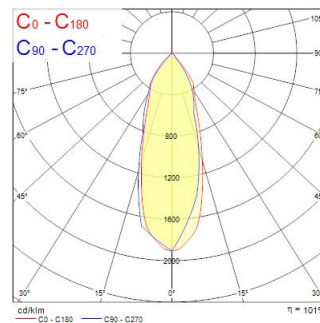

Photometrics