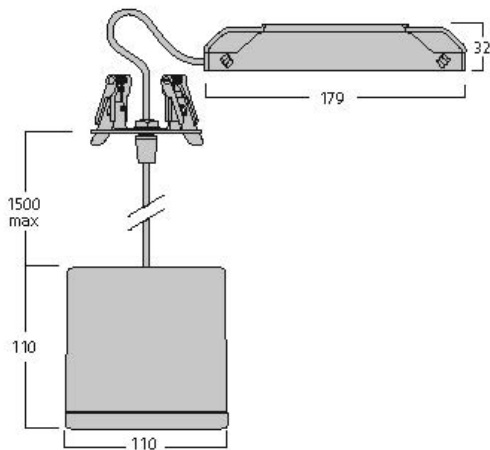

### Dimensions (mm)

## Packaging

Product EAN number	8711971800637
Packaging single length / height (cm)	18.5
Packaging single width (cm)	29.6
Packaging single depth (cm)	11.5
DUN14 (inner)	08711971800637
Units per outer package	1
Packaging outer length / height (cm)	18.5
Packaging outer width (cm)	29.6
Packaging outer depth (cm)	11.5