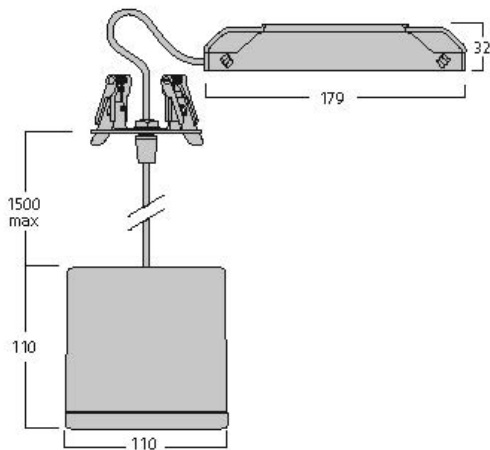

### Dimensions (mm)

### Photometrics

Distance [m]	Cone diameter [m]	E10° [lx]	E30° [lx]	Footcandle [fc]
0.5	0.36	12074	1837	842
1.0	0.72	3019	459	211
1.5	1.08	1342	203	93
2.0	1.44	811	127	58
2.5	1.80	519	77	37
3.0	2.16	360	54	25

## Physical data

IP rating	IP20
IK rating	IK07
Diffuser finish	Transparent
Diffuser material	Glass
Nominal Product Length (mm)	110
Nominal Product Width (mm)	110
Nominal Product Height (mm)	110
Weight (kg)	1.429

## Packaging

Product EAN number	8711971800644
Packaging single length / height (cm)	18.5
Packaging single width (cm)	29.6
Packaging single depth (cm)	11.5
DUN14 (inner)	08711971800644
Units per outer package	1
Packaging outer length / height (cm)	18.5
Packaging outer width (cm)	29.6
Packaging outer depth (cm)	11.5