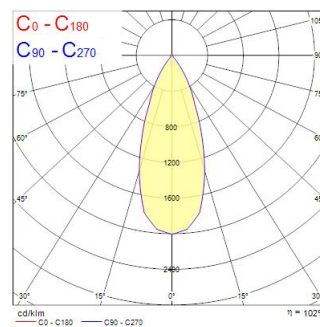

### Dimensions (mm)

### Photometrics

Distance [m]	Cone diameter [m]	E10° [lx]	E30° [lx]	Footcandle [fc]
0.5	0.36	12074	1837	842
1.0	0.72	3019	459	211
1.5	1.08	1342	203	93
2.0	1.44	811	127	58
2.5	1.80	519	77	37
3.0	2.16	360	54	25

Distance [m] Cone diameter [m] Illuminance [lx]  
 C0 - C180 (Half beam angle: 39.6°)