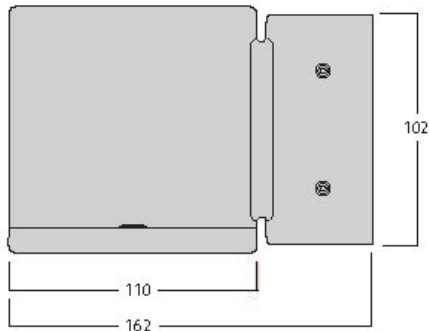

# Inverto Direct WW Eb Black

Item No: 3080085

Surface Wall mounted luminaire, wire to base with pluggable connection for easy installation, suitable for looping, switchable driver, black coloured aluminium housing, 1,617lm or 2,045lm, 16W or 19W, 102lm/W or 107lm/W, 3000K, 350mA or 450mA, CRI:80, 40° beam Angle, non-dimmable, IP65, IK07, 50,000hrs (L70), 23.00x19.4x11.5mm.

### Dimensions (mm)

## Physical data

Housing colour	RAL 9005 - Jet black
IP rating	IP65
IK rating	IK07
Diffuser finish	Transparent
Diffuser material	Glass
Nominal Product Length (mm)	162
Nominal Product Width (mm)	110
Nominal Product Height (mm)	110
Weight (kg)	1.461

## Packaging

Product EAN number	8711971800859
Packaging single length / height (cm)	23.5
Packaging single width (cm)	19.4
Packaging single depth (cm)	11.5
DUN14 (inner)	08711971800859
Units per outer package	1
Packaging outer length / height (cm)	23.5
Packaging outer width (cm)	19.4
Packaging outer depth (cm)	11.5