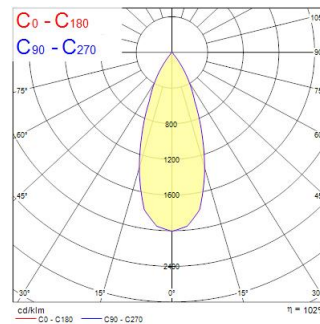

### Dimensions (mm)

### Photometrics

Distance [m]	Cone diameter [m]	Beam diameter [m]	Illuminance [lx]
0.5	0.36	0.18	1285
1.0	0.72	0.36	314
1.5	1.08	0.54	136
2.0	1.44	0.72	75
2.5	1.80	0.90	38
3.0	2.16	1.08	18

Distance [m] Cone diameter [m] Illuminance [lx]  
C0 - C180 (Half beam angle: 39.6°)