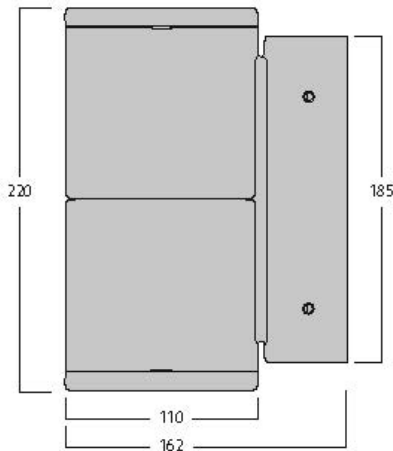

# Inverto Dir/Ind WW Eb Black

Item No: 3080097

**SYLVANIA**

**PRO**<sup>TM</sup>

Surface Wall mounted direct / indirect luminaire, wire to base with pluggable connection for easy installation, suitable for looping, black coloured aluminium housing, 3130lm (2 x 1565lm), 30W, 104lm/W,3000K, 350mA, CRI:80, 40° beam Angle, non-dimmable, IP65, IK07, lifespan: 60,000hrs (L80:B20), 23.00x32.2x11.5mm.

### Dimensions (mm)

## Physical data

Housing colour	RAL 9005 - Jet black
IP rating	IP65
IK rating	IK07
Diffuser finish	Transparent
Diffuser material	Glass
Nominal Product Length (mm)	162
Nominal Product Width (mm)	110
Nominal Product Height (mm)	220
Weight (kg)	2.444

## Packaging

Product EAN number	8711971800972
Packaging single length / height (cm)	23.0
Packaging single width (cm)	32.3
Packaging single depth (cm)	11.5
DUN14 (inner)	08711971800972
Units per outer package	1
Packaging outer length / height (cm)	23.0
Packaging outer width (cm)	32.3
Packaging outer depth (cm)	11.5