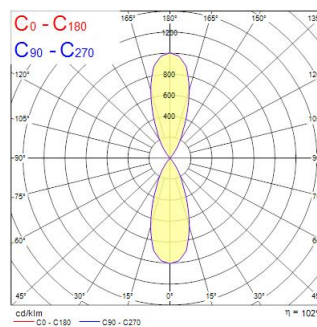

Technical Assets

Dimensions (mm)

Photometrics

Distance [m]	Cone diameter [m]	E [lx]		E [fc]	
0.5	0.36	817	18.8	1259	804
1.0	0.72	204	18.8	314	105
1.5	1.08	81	18.8	139	55
2.0	1.44	40	18.8	70	33
2.5	1.80	25	18.8	44	21
3.0	2.16	17	18.8	30	14

Distance [m] Cone diameter [m] Illuminance [lx]

— C0 - C180 (Half beam angle: 39.6°)

Inverto Dir/Ind WW Eb White

Item No: 3080098

SYLVANIA

General data

Product name	Inverto Dir/Ind WW Eb White
Technology	LED
Cap/Base	N/A
Housing	Aluminium
Mount	Wall surface mounted
Environment	Internal/External
General application	Hospitality
Operating temperature range (°C)	-25°C...+25°C
Performance ambient temperature Tq (°C)	25
ETIM Class	EC002892
E-number SE	7702868
Warranty	5 years

Optical data

Fixture luminous flux (lm)	3130
Luminaire efficacy (lm/W)	104
LOR (%)	100
Correlated colour temperature (k)	3000
Light colour	Warm White
CRI (Ra)	80
Colour Consistency (SDCM)	3
Adjustable chromaticity	N
Beam Angle (°)	40
Photobiological Risk Group	RG1

Lifetime data

Lifespan L70 B50	60000
Lifespan L80 B20	60000
Lifespan L90 B10	56100

Physical data

Housing colour	RAL 9016 - Traffic white / Bezel
IP rating	IP65
IK rating	IK07
Diffuser finish	Transparent
Diffuser material	Glass
Nominal Product Length (mm)	162
Nominal Product Width (mm)	110
Nominal Product Height (mm)	220
Weight (kg)	2.444