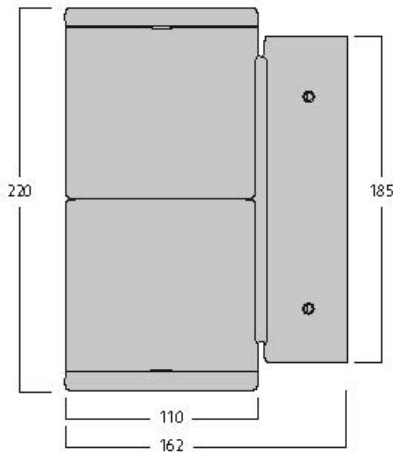

Technical Assets

Dimensions (mm)

Photometrics

Distance [m]	Cone diameter [m]	E [lx]		E [fc]	
0.5	0.36	817	18.8	1259	804
1.0	0.72	204	18.8	314	105
1.5	1.08	81	18.8	139	55
2.0	1.44	40	18.8	70	33
2.5	1.80	25	18.8	44	21
3.0	2.16	17	18.8	30	14

Distance [m] Cone diameter [m] Illuminance [lx]

— C0 - C180 (Half beam angle: 39.6°)

Inverto Dir/Ind WW Eb White

Item No: 3080098

SYLVANIA

General data

Product name	Inverto Dir/Ind WW Eb White
Technology	LED
Cap/Base	N/A
Housing	Aluminium
Mount	Wall surface mounted
Environment	Internal/External
General application	Hospitality
Operating temperature range (°C)	-25°C...+25°C
Performance ambient temperature Tq (°C)	25
ETIM Class	EC002892
E-number SE	7702868
Warranty	5 years

Lifetime data

Lifespan L70 B50	60000
Lifespan L80 B20	60000
Lifespan L90 B10	56100

Physical data

Housing colour	RAL 9016 - Traffic white / Bezel
IP rating	IP65
IK rating	IK07
Diffuser finish	Transparent
Diffuser material	Glass
Nominal Product Length (mm)	162
Nominal Product Width (mm)	110
Nominal Product Height (mm)	220
Weight (kg)	2.444

Inverto Dir/Ind WW Eb White

Item No: 3080098

Packaging

Product EAN number	8711971800989
Packaging single length / height (cm)	23.0
Packaging single width (cm)	32.3
Packaging single depth (cm)	11.5
DUN14 (inner)	08711971800989
Units per outer package	1
Packaging outer length / height (cm)	23.0
Packaging outer width (cm)	32.3
Packaging outer depth (cm)	11.5