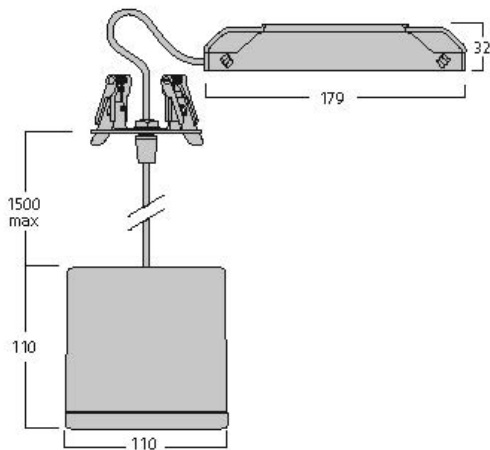

Technical Assets

Dimensions (mm)

Photometrics

Distance [m]	Cone diameter [m]	E10° [lx]	E30° [lx]	Footcandle [fc]
0.5	0.36	1285	823	300
1.0	0.72	314	193	75
1.5	1.08	136	84	30
2.0	1.44	76	48	17
2.5	1.80	50	31	11
3.0	2.16	34	21	8

Distance [m] Cone diameter [m] Illuminance [lx]
 C0 - C180 (Half beam angle: 39.6°)

Inverto Pend Rmt WW Eb Black

Item No: 3080121

SYLVANIA

General data

Product name	Inverto Pend Rmt WW Eb Black
Technology	LED
Cap/Base	N/A
Housing	Aluminium
Mount	Pendant surface
Environment	Internal
General application	Hospitality
Operating temperature range (°C)	-25°C...+25°C
Performance ambient temperature Tq (°C)	25
ETIM Class	EC001743
Warranty	5 years

Lifetime data

Lifespan L70 B50	60000
Lifespan L80 B20	60000
Lifespan L90 B10	56100

Physical data

Housing colour	RAL 9005 - Jet black
IP rating	IP20
IK rating	IK07
Diffuser finish	Transparent
Diffuser material	Glass
Nominal Product Length (mm)	110
Nominal Product Width (mm)	110
Nominal Product Height (mm)	110
Weight (kg)	1.429

Inverto Pend Rmt WW Eb Black

Item No: 3080121

Packaging

Product EAN number	8711971801214
Packaging single length / height (cm)	18.5
Packaging single width (cm)	29.6
Packaging single depth (cm)	11.5
DUN14 (inner)	08711971801214
Units per outer package	1
Packaging outer length / height (cm)	18.5
Packaging outer width (cm)	29.6
Packaging outer depth (cm)	11.5