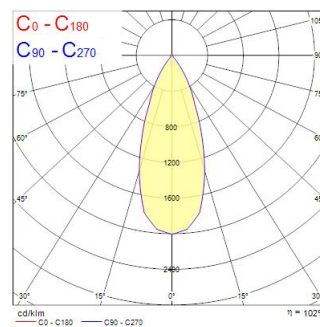

Technical Assets

Dimensions (mm)

Photometrics

Distance [m]	Cone diameter [m]	E10° [lx]	E30° [lx]	Footcandle [fc]
0.5	0.36	1285	823	300
1.0	0.72	314	193	75
1.5	1.08	136	84	30
2.0	1.44	76	48	17
2.5	1.80	50	31	11
3.0	2.16	34	21	8

Distance [m] Cone diameter [m] Illuminance [lx]
 C0 - C180 (Half beam angle: 39.6°)

Inverto Pend Rmt WW Eb Black

Item No: 3080121

SYLVANIA

General data

Product name	Inverto Pend Rmt WW Eb Black
Technology	LED
Cap/Base	N/A
Housing	Aluminium
Mount	Pendant surface
Environment	Internal
General application	Hospitality
Operating temperature range (°C)	-25°C...+25°C
Performance ambient temperature Tq (°C)	25
ETIM Class	EC001743
Warranty	5 years

Optical data

Fixture luminous flux (lm)	1566
Luminaire efficacy (lm/W)	98
LOR (%)	100
Correlated colour temperature (k)	3000
Light colour	Warm White
CRI (Ra)	80
Colour Consistency (SDCM)	3
Adjustable chromaticity	N
Beam Angle (°)	40
Photobiological Risk Group	RG1

Lifetime data

Lifespan L70 B50	60000
Lifespan L80 B20	60000
Lifespan L90 B10	56100

Physical data

Housing colour	RAL 9005 - Jet black
IP rating	IP20
IK rating	IK07
Diffuser finish	Transparent
Diffuser material	Glass
Nominal Product Length (mm)	110
Nominal Product Width (mm)	110
Nominal Product Height (mm)	110
Weight (kg)	1.429