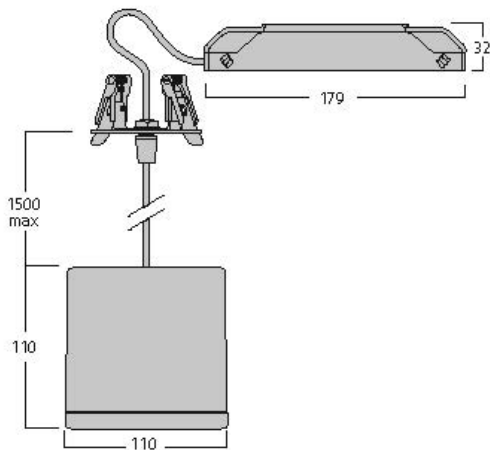

Technical Assets

Dimensions (mm)

Photometrics

Distance [m]	Cone diameter [m]	E10%	E50%	E90%	Illuminance [lx]
0.5	0.36	5107	5107	19.8°	1285
1.0	0.72	5107	5107	19.8°	314
1.5	1.08	5107	5107	19.8°	136
2.0	1.44	5107	5107	19.8°	78
2.5	1.80	5107	5107	19.8°	50
3.0	2.16	5107	5107	19.8°	34

Distance [m] Cone diameter [m] Illuminance [lx]
 C0 - C180 (Half beam angle: 39.6°)

Inverto Pend Rmt WW Eb White

Item No: 3080122

SYLVANIA

General data

Product name	Inverto Pend Rmt WW Eb White
Technology	LED
Cap/Base	N/A
Housing	Aluminium
Mount	Pendant surface
Environment	Internal
General application	Hospitality
Operating temperature range (°C)	-25°C...+25°C
Performance ambient temperature Tq (°C)	25
ETIM Class	EC001743
Warranty	5 years

Lifetime data

Lifespan L70 B50	60000
Lifespan L80 B20	60000
Lifespan L90 B10	56100

Physical data

Housing colour	RAL 9016 - Traffic white / Bezel
IP rating	IP20
IK rating	IK07
Diffuser finish	Transparent
Diffuser material	Glass
Nominal Product Length (mm)	110
Nominal Product Width (mm)	110
Nominal Product Height (mm)	110
Weight (kg)	1.429

Inverto Pend Rmt WW Eb White

Item No: 3080122

Packaging

Product EAN number	8711971801221
Packaging single length / height (cm)	18.5
Packaging single width (cm)	29.6
Packaging single depth (cm)	11.5
DUN14 (inner)	08711971801221
Units per outer package	1
Packaging outer length / height (cm)	18.5
Packaging outer width (cm)	29.6
Packaging outer depth (cm)	11.5