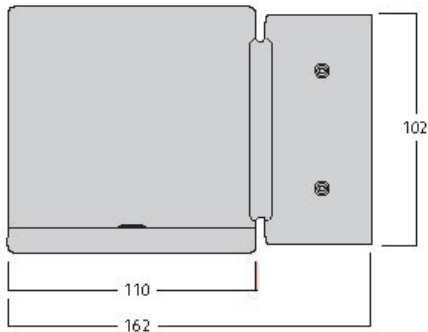

### Dimensions (mm)

## Physical data

Housing colour	RAL 9022 - Pearl light grey
IP rating	IP65
IK rating	IK07
Diffuser finish	Transparent
Diffuser material	Glass
Nominal Product Length (mm)	162
Nominal Product Width (mm)	110
Nominal Product Height (mm)	110
Weight (kg)	1.461

## Packaging

Product EAN number	8711971810308
Packaging single length / height (cm)	23.5
Packaging single width (cm)	19.4
Packaging single depth (cm)	11.5
DUN14 (inner)	08711971810308
Units per outer package	1
Packaging outer length / height (cm)	23.5
Packaging outer width (cm)	19.4
Packaging outer depth (cm)	11.5