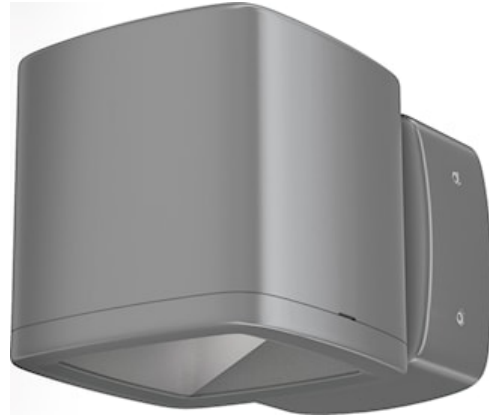

Inverto Direct WW Eb Silver

Item No: 3081087

PROTM

Surface Wall mounted luminaire, wire to base with pluggable connection for easy installation, suitable for looping, silver coloured aluminium housing, 1,566lm, 16W, 98lm/W, 3000K, 350mA, CRI:80, 40° beam Angle, non-dimmable, IP65, IK07, lifespan: 60,000hrs (L80:B20), 162 x 110 x 110 mm.

Distance [m] Cone diameter [m] Illuminance [lx]
 C0 - C180 (Half beam angle: 39.6°)

Inverto Direct WW Eb Silver

Item No: 3081087

SYLVANIA

General data

Product name	Inverto Direct WW Eb Silver
Technology	LED
Cap/Base	N/A
Housing	Aluminium
Mount	Wall surface mounted
Environment	Internal/External
General application	Hospitality
Operating temperature range (°C)	-25°C...+25°C
Performance ambient temperature Tq (°C)	25
ETIM Class	EC002892
E-number FI	4579331
Warranty	5 years

Lifetime data

Lifespan L70 B50	60000
Lifespan L80 B20	60000
Lifespan L90 B10	56100

Inverto Direct WW Eb Silver

Item No: 3081087

SYLVANIA

Physical data

Housing colour	RAL 9022 - Pearl light grey
IP rating	IP65
IK rating	IK07
Diffuser finish	Transparent
Diffuser material	Glass
Nominal Product Length (mm)	162
Nominal Product Width (mm)	110
Nominal Product Height (mm)	110
Weight (kg)	1.461