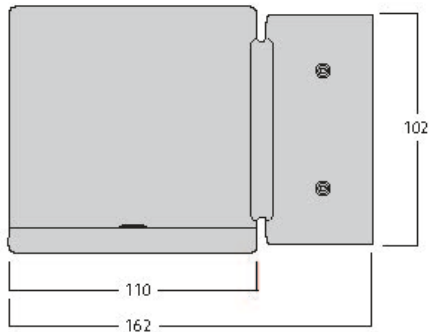

Technical Assets

Dimensions (mm)

Photometrics

Distance [m]	Cone diameter [m]	E10° [lx]	E50° [lx]	E90° [lx]
0.5	0.36	1285	193	803
1.0	0.72	314	193	103
1.5	1.08	136	193	54
2.0	1.44	76	193	33
2.5	1.80	50	193	23
3.0	2.16	34	193	16

Distance [m] Cone diameter [m] Illuminance [lx]
 C0 - C180 (Half beam angle: 39.6°)

Inverto Direct WW Eb Silver

Item No: 3081087

SYLVANIA

General data

Product name	Inverto Direct WW Eb Silver
Technology	LED
Cap/Base	N/A
Housing	Aluminium
Mount	Wall surface mounted
Environment	Internal/External
General application	Hospitality
Operating temperature range (°C)	-25°C...+25°C
Performance ambient temperature Tq (°C)	25
ETIM Class	EC002892
E-number FI	4579331
Warranty	5 years

Lifetime data

Lifespan L70 B50	60000
Lifespan L80 B20	60000
Lifespan L90 B10	56100

Inverto Direct WW Eb Silver

Item No: 3081087

SYLVANIA

Physical data

Housing colour	RAL 9022 - Pearl light grey
IP rating	IP65
IK rating	IK07
Diffuser finish	Transparent
Diffuser material	Glass
Nominal Product Length (mm)	162
Nominal Product Width (mm)	110
Nominal Product Height (mm)	110
Weight (kg)	1.461

Packaging

Product EAN number	8711971810872
Packaging single length / height (cm)	23.5
Packaging single width (cm)	19.4
Packaging single depth (cm)	11.5
DUN14 (inner)	08711971810872
Units per outer package	1
Packaging outer length / height (cm)	23.5
Packaging outer width (cm)	19.4
Packaging outer depth (cm)	11.5