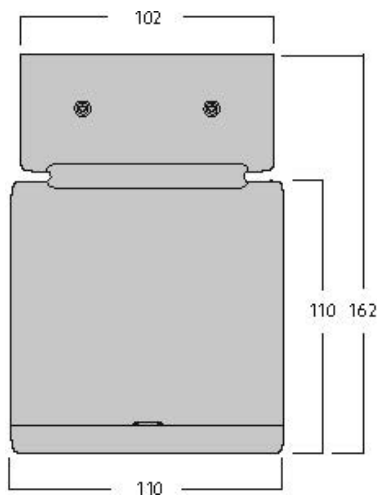

Inverto Surface WW Eb Rust

Item No: 3081136

SYLVANIA

PROTM

Surface Ceiling mounted luminaire, wire to base with pluggable connection for easy installation, suitable for looping, rust coloured aluminium housing, 1,566lm, 16W, 98lm/W , 3000K, 350mA , CRI:80, 40° beam Angle, non-dimmable, IP65, IK07, lifespan: 60,000hrs (L80:B20), 110 x 110 x 162 mm.

Technical Assets

Dimensions (mm)

Photometrics

Inverto Surface WW Eb Rust

Item No: 3081136

SYLVANIA

General data

Product name	Inverto Surface WW Eb Rust
Technology	LED
Cap/Base	N/A
Housing	Aluminium
Mount	Ceiling surface mounting
Environment	Internal/External
General application	Hospitality
Operating temperature range (°C)	-25°C...+25°C
Performance ambient temperature Tq (°C)	25
ETIM Class	EC002892
E-number FI	4579342
Warranty	5 years

Lifetime data

Lifespan L70 B50	60000
Lifespan L80 B20	60000
Lifespan L90 B10	56100

Inverto Surface WW Eb Rust

Item No: 3081136

Physical data

IP rating	IP65
IK rating	IK07
Diffuser finish	Transparent
Diffuser material	Glass
Nominal Product Length (mm)	110
Nominal Product Width (mm)	110
Nominal Product Height (mm)	162
Weight (kg)	1.479

Packaging

Product EAN number	8711971811367
Packaging single length / height (cm)	18.5
Packaging single width (cm)	24.5
Packaging single depth (cm)	11.5
DUN14 (inner)	08711971811367
Units per outer package	1
Packaging outer length / height (cm)	18.5
Packaging outer width (cm)	24.5
Packaging outer depth (cm)	11.5