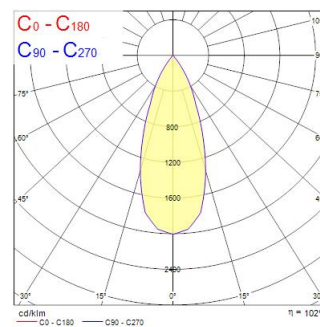

Technical Assets

Dimensions (mm)

Photometrics

Inverto Surface WW Eb Rust

Item No: 3081136

SYLVANIA

General data

Product name	Inverto Surface WW Eb Rust
Technology	LED
Cap/Base	N/A
Housing	Aluminium
Mount	Ceiling surface mounting
Environment	Internal/External
General application	Hospitality
Operating temperature range (°C)	-25°C...+25°C
Performance ambient temperature Tq (°C)	25
ETIM Class	EC002892
E-number FI	4579342
Warranty	5 years

Optical data

Fixture luminous flux (lm)	1566
Luminaire efficacy (lm/W)	98
LOR (%)	100
Correlated colour temperature (k)	3000
Light colour	Warm White
CRI (Ra)	80
Colour Consistency (SDCM)	3
Adjustable chromaticity	N
Beam Angle (°)	40
Photobiological Risk Group	RG1

Lifetime data

Lifespan L70 B50	60000
Lifespan L80 B20	60000
Lifespan L90 B10	56100

Inverto Surface WW Eb Rust

Item No: 3081136

Physical data

IP rating	IP65
IK rating	IK07
Diffuser finish	Transparent
Diffuser material	Glass
Nominal Product Length (mm)	110
Nominal Product Width (mm)	110
Nominal Product Height (mm)	162
Weight (kg)	1.479