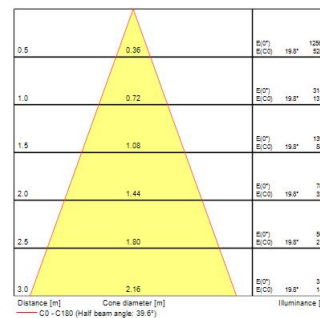

Technical Assets

Dimensions (mm)

Photometrics

Inverto Surface WW Eb Rust

Item No: 3081136

SYLVANIA

General data

Product name	Inverto Surface WW Eb Rust
Technology	LED
Cap/Base	N/A
Housing	Aluminium
Mount	Ceiling surface mounting
Environment	Internal/External
General application	Hospitality
Operating temperature range (°C)	-25°C...+25°C
Performance ambient temperature Tq (°C)	25
ETIM Class	EC002892
E-number FI	4579342
Warranty	5 years

Optical data

Fixture luminous flux (lm)	1566
Luminaire efficacy (lm/W)	98
LOR (%)	100
Correlated colour temperature (k)	3000
Light colour	Warm White
CRI (Ra)	80
Colour Consistency (SDCM)	3
Adjustable chromaticity	N
Beam Angle (°)	40
Photobiological Risk Group	RG1

Lifetime data

Lifespan L70 B50	60000
Lifespan L80 B20	60000
Lifespan L90 B10	56100

Inverto Surface WW Eb Rust

Item No: 3081136

Physical data

IP rating	IP65
IK rating	IK07
Diffuser finish	Transparent
Diffuser material	Glass
Nominal Product Length (mm)	110
Nominal Product Width (mm)	110
Nominal Product Height (mm)	162
Weight (kg)	1.479

Packaging

Product EAN number	8711971811367
Packaging single length / height (cm)	18.5
Packaging single width (cm)	24.5
Packaging single depth (cm)	11.5
DUN14 (inner)	08711971811367
Units per outer package	1
Packaging outer length / height (cm)	18.5
Packaging outer width (cm)	24.5
Packaging outer depth (cm)	11.5