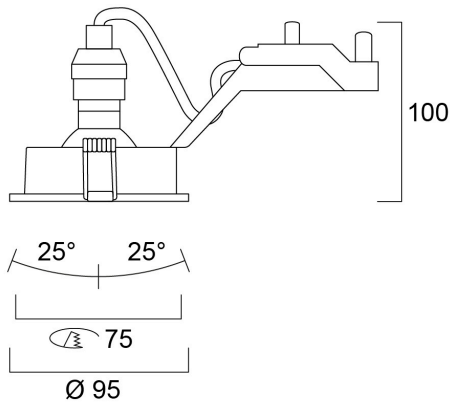

INSET TREND SW IP44 OUTD AN EX LMP

Item No: 3099390

SYLVANIA

PROTM

75mm cut out. 2 x 25° Tilt. Round bezel.

Technical Assets

Dimensions (mm)

Photometrics

INSET TREND SW IP44 OUTD AN EX LMP

Item No: 3099390

SYLVANIA

General data

Product name	INSET TREND SW IP44 OUTD AN EX LMP
Technology	Light Source Not Integrated
Cap/Base	GU10
Housing	Aluminium
Mount	Ceiling recessed mounting
Environment	Indoor
General application	Hospitality, Residential & Consumer
ETIM Class	EC001744
E-number FI	4271331
E-number SE	7463930
Warranty	3 years

Physical data

Housing colour	Anthracite
IP rating	IP44/20
IK rating	IK02
Nominal Product Length (mm)	95
Nominal Product Width (mm)	95
Nominal Product Height (mm)	100
Weight (kg)	0.177
Recessed Depth (mm)	100

Packaging

Product EAN number	8711971993902
Packaging single length / height (cm)	13.11
Packaging single width (cm)	10.09
Packaging single depth (cm)	8.48
DUN14 (inner)	18711971993909
Units per outer package	30
Packaging outer length / height (cm)	28.8
Packaging outer width (cm)	28.7
Packaging outer depth (cm)	53.0